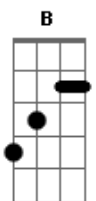

Filanos - Bob's Dream

Tom: B

m

Intro: Bm

Bm
Bob is a guy who spends all his time
G Bm
Thinking of his mind
Bm G
Wasting his time looking for the answer
Bm
Of his life
G Em Bm
Looking all the stars in the sky above his mind
G Em Bm
It's time to say goodbye, he said, I'll find my life
Gb G
He left his house alone, took his things and run
Gb G
Couldn't say goodbye to anyone
Gb G
He followed his dream
A Bm
And then his life began
Bm
Fighting the night, trying to find his side
G Bm
In this crazy old life

Bm G
Running the road without left or return
Bm
Always against the time
G Em
He said: I'll find my way, I'm sorry
Bm
I didn't say goodbye
G Em Bm
There was so many light in my troubled mind
Gb G Gb
My friend, I won't lie, now I'm feeling alright
G Gb
I hope you'll be there when I come home tonight
G A Bm
My friend, I won't lie, I'm feeling alive
D A Em
This is Bob's dream, this is how it used to be
G
Put his things into the trunk
D A Em
This is Bob's dream, this is how it used to be
G
He followed his road
A Bm
And then his life began
[Solo] Bm Dbm D Em

Acordes

© ukulele-chords.com