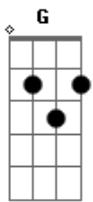

© ukulele-chords.com