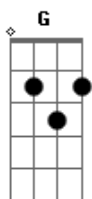

© ukulele-chords.com