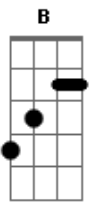

Filanos - Bob's Dream

Tom: B

m

Intro: Bm

Bm
Bob is a guy who spends all his time
G Bm
Thinking of his mind
Bm G
Wasting his time looking for the answer
Bm
Of his life
G Em Bm
Looking all the stars in the sky above his mind
G Em Bm
It's time to say goodbye, he said, I'll find my life
Gb G
He left his house alone, took his things and run
Gb G
Couldn't say goodbye to anyone
Gb G
He followed his dream
A Bm
And then his life began
Bm
Fighting the night, trying to find his side
G Bm
In this crazy old life

Bm G
Running the road without left or return
Bm
Always against the time
G Em
He said: I'll find my way, I'm sorry
Bm
I didn't say goodbye
G Em Bm
There was so many light in my troubled mind
Gb G Gb
My friend, I won't lie, now I'm feeling alright
G Gb
I hope you'll be there when I come home tonight
G A Bm
My friend, I won't lie, I'm feeling alive
D A Em
This is Bob's dream, this is how it used to be
G
Put his things into the trunk
D A Em
This is Bob's dream, this is how it used to be
G
He followed his road
A Bm
And then his life began
[Solo] Bm Dbm D Em

Acordes

© ukulele-chords.com