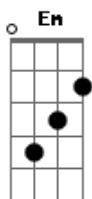

© ukulele-chords.com