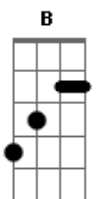

Filanos - Bob's Dream

Tom: B

m

Intro: Bm

Bm
Bob is a guy who spends all his time
G Bm
Thinking of his mind
Bm G
Wasting his time looking for the answer
Bm
Of his life
G Em Bm
Looking all the stars in the sky above his mind
G Em Bm
It's time to say goodbye, he said, I'll find my life
Gb G
He left his house alone, took his things and run
Gb G
Couldn't say goodbye to anyone
Gb G
He followed his dream
A Bm
And then his life began
Bm
Fighting the night, trying to find his side
G Bm
In this crazy old life

Bm G
Running the road without left or return
Bm
Always against the time
G Em
He said: I'll find my way, I'm sorry
Bm
I didn't say goodbye
G Em Bm
There was so many light in my troubled mind
Gb G Gb
My friend, I won't lie, now I'm feeling alright
G Gb
I hope you'll be there when I come home tonight
G A Bm
My friend, I won't lie, I'm feeling alive
D A Em
This is Bob's dream, this is how it used to be
G
Put his things into the trunk
D A Em
This is Bob's dream, this is how it used to be
G
He followed his road
A Bm
And then his life began
[Solo] Bm Dbm D Em

Acordes

© ukulele-chords.com