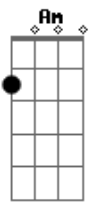

© ukulele-chords.com