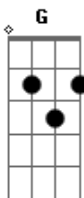

Fifth Harmony - La La Latch

Tom: A

(com acordes na forma de G)

Capostrate na 2ª casa

Em Bm
Hush, don't speak

Am
When you spit your venom, keep it shut I hate it

Em Bm
When you hiss and preach

Am Bm
About your new messiah 'cause your theories catch fire

Em Bm
I can't find your silver lining

Am
I don't mean to judge

Em Bm
But when you read your speech, it's tiring

Am Bm
Enough is enough]

Em Bm
Now I've got you in my space

Am

I won't let go of you
Em Bm
Got you shackled in my embrace
Am
I'm latching onto you

Em Bm
Now I've got you in my space

Am
I won't let go of you

Em Bm
Got you shackled in my embrace

Am
I'm latching onto you

Em Bm
Now I've got you in my space

Am
I won't let go of you

Em Bm
Got you shackled in my embrace

Am Em
I'm latching onto you

Acordes

© ukulele-chords.com

© ukulele-chords.com

© ukulele-chords.com

© ukulele-chords.com

© ukulele-chords.com