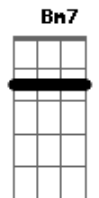

Fifth Harmony - La La Latch

Tom: A

(com acordes na forma de G)

Capostrate na 2ª casa

Em7 Bm7
Hush, don't speak

Am
When you spit your venom, keep it shut I hate it

Em7 Bm7
When you hiss and preach

Am Bm7
About your new messiah 'cause your theories catch fire

Am Em
I'm latching onto you

Acordes

© ukulele-chords.com

© ukulele-chords.com

© ukulele-chords.com

© ukulele-chords.com

© ukulele-chords.com

© ukulele-chords.com