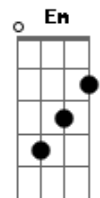

Fifth Harmony - La La Latch

Tom: A

(com acordes na forma de G)

Capostrate na 2ª casa

Em7 Bm7
Hush, don't speak

Am
When you spit your venom, keep it shut I hate it

Em7 Bm7

When you hiss and preach

Am

I'm latching onto you

Acordes

© ukulele-chords.com

© ukulele-chords.com

© ukulele-chords.com

© ukulele-chords.com

© ukulele-chords.com