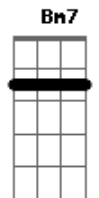

Fifth Harmony - La La Latch

Tom: A

(com acordes na forma de G)

Capostrate na 2ª casa

Em7 Bm7
Hush, don't speak

Am
When you spit your venom, keep it shut I hate it

Em7 Bm7

When you hiss and preach

Am

I'm latching onto you

Acordes

© ukulele-chords.com

© ukulele-chords.com

© ukulele-chords.com

© ukulele-chords.com

© ukulele-chords.com