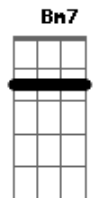

© ukulele-chords.com