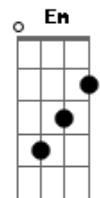

Fifth Harmony - La La Latch

Tom: A

(com acordes na forma de G)

Capostrate na 2ª casa

Em7 Bm7
Hush, don't speak

Am
When you spit your venom, keep it shut I hate it

Em7 Bm7
When you hiss and preach

Am Bm7
About your new messiah 'cause your theories catch fire

Em Bm7
I can't find your silver lining

Am
I don't mean to judge

Em Bm7
But when you read your speech, it's tiring

Am Bm7
Enough is enough]

Em Bm7
Now I've got you in my space
Am

I won't let go of you
Em Bm7
Got you shackled in my embrace
Am
I'm latching onto you

Em Bm7
Now I've got you in my space

Am
I won't let go of you

Em Bm7
Got you shackled in my embrace

Am
I'm latching onto you

Em Bm7
Now I've got you in my space

Am
I won't let go of you

Em Bm7
Got you shackled in my embrace

Am Em
I'm latching onto you

Acordes

© ukulele-chords.com

© ukulele-chords.com

© ukulele-chords.com

© ukulele-chords.com

© ukulele-chords.com

© ukulele-chords.com