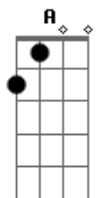

Fifth Harmony - La La Latch

Tom: A

(com acordes na forma de G)

Capostrate na 2ª casa

Em7 Bm7
Hush, don't speak

Am
When you spit your venom, keep it shut I hate it

Em7 Bm7
When you hiss and preach

Am Bm7
About your new messiah 'cause your theories catch fire

Em Bm7
I can't find your silver lining

Am
I don't mean to judge

Em Bm7
But when you read your speech, it's tiring

Am Bm7
Enough is enough]

Em Bm7
Now I've got you in my space

Am

I won't let go of you
Em Bm7
Got you shackled in my embrace
Am
I'm latching onto you

Em Bm7
Now I've got you in my space

Am
I won't let go of you

Em Bm7
Got you shackled in my embrace

Am
I'm latching onto you

Em Bm7
Now I've got you in my space

Am
I won't let go of you

Em Bm7
Got you shackled in my embrace

Am Em
I'm latching onto you

Acordes

© ukulele-chords.com