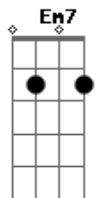

Fifth Harmony - La La Latch

Tom: A

(com acordes na forma de G)

Capostrate na 2ª casa

Em7 Bm7
Hush, don't speak

Am
When you spit your venom, keep it shut I hate it

Em7 Bm7

When you hiss and preach

Am

I'm latching onto you

Acordes

© ukulele-chords.com

© ukulele-chords.com

© ukulele-chords.com

© ukulele-chords.com

© ukulele-chords.com