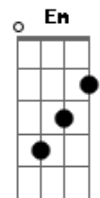

Fifth Harmony - La La Latch

Tom: A

(com acordes na forma de G)

Capostrate na 2ª casa

Em7 Bm7
Hush, don't speak

Am
When you spit your venom, keep it shut I hate it

Em7 Bm7
When you hiss and preach

Am Bm7
About your new messiah 'cause your theories catch fire

Em Bm7
I can't find your silver lining

Am
I don't mean to judge

Em Bm7
But when you read your speech, it's tiring

Am Bm7
Enough is enough]

Em Bm7
Now I've got you in my space

Am

I won't let go of you
Em Bm7
Got you shackled in my embrace
Am
I'm latching onto you

Em Bm7
Now I've got you in my space

Am
I won't let go of you

Em Bm7
Got you shackled in my embrace

Am
I'm latching onto you

Em Bm7
Now I've got you in my space

Am
I won't let go of you

Em Bm7
Got you shackled in my embrace

Am Em
I'm latching onto you

Acordes

© ukulele-chords.com

© ukulele-chords.com

© ukulele-chords.com

© ukulele-chords.com

© ukulele-chords.com

© ukulele-chords.com