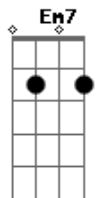

Fifth Harmony - La La Latch

Tom: A

(com acordes na forma de G)

Capostrate na 2ª casa

Em7 Bm7
Hush, don't speak

Am
When you spit your venom, keep it shut I hate it

Em7 Bm7
When you hiss and preach

Am Bm7
About your new messiah 'cause your theories catch fire

Am Em
I'm latching onto you

Acordes

© ukulele-chords.com

© ukulele-chords.com

© ukulele-chords.com

© ukulele-chords.com

© ukulele-chords.com

© ukulele-chords.com