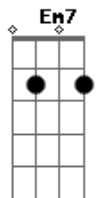

© ukulele-chords.com