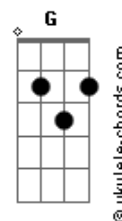

Fiddlehead - Fifteen To Infinity

tom:

Intro: C Am C Am
 C Am C Am
 C Am C Am
 F Dm F Dm
 C Am C Am
 F Dm F Dm

[Primeira Parte]

Am C
 Pause
 Am C Put the TV remote down and let's talk
 Am C About the Heaven where I'm sitting
 Am C Am C In lo-ove with the nothingness of our night
 Am C F And a---all the sounds of this sullen old man
 Em Saying he loves his life

[Refrão]

C Am I thought you should know
 C Am I thought you should know
 F Dm F Dm I thought you should know what's on my mind
 C Am I thought you should know
 C Am I thought you should know
 F Dm F Dm I thought you should know what's on my mind

(Am C Am C)
 (Am C Am)

[Segunda Parte]

Am C Well, if I'm gonna die then I wanna die
 Am C With you right by my side
 Am C Layin there dead in a big ol' bed

Acordes

Am C After a long and well lived life
 Am C And if I'm gonna live then I wanna live
 Am C With you right by my side
 Am C Hand in hand sitting on a park bench
 Am C In every stage of life