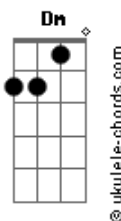

Fiddlehead - Fifteen To Infinity

tom:

Intro: C Am C Am
 C Am C Am
 C Am C Am
 F Dm F Dm
 C Am C Am
 F Dm F Dm

[Primeira Parte]

Am C
 Pause
 Am C Put the TV remote down and let's talk
 Am C About the Heaven where I'm sitting
 Am C Am C In lo-ove with the nothingness of our night
 Am C F And a---all the sounds of this sullen old man
 Em Saying he loves his life

[Refrão]

C Am I thought you should know
 C Am I thought you should know
 F Dm F Dm I thought you should know what's on my mind
 C Am I thought you should know
 C Am I thought you should know
 F Dm F Dm I thought you should know what's on my mind

(Am C Am C)
 (Am C Am)

[Segunda Parte]

Am C Well, if I'm gonna die then I wanna die
 Am C With you right by my side
 Am C Layin there dead in a big ol' bed

Acordes

Am C After a long and well lived life
 Am C And if I'm gonna live then I wanna live
 Am C With you right by my side
 Am C Hand in hand sitting on a park bench
 Am C In every stage of life