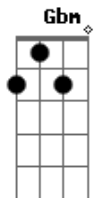

[Segunda Parte]

Gbm D  
She likes my t-shirt, She likes my old boots

E  
Likes to slow dance to some old school

Gbm D  
She'll take a full moon over those city nights

E  
And I ain't scared to get all up in them bright lights

Gbm D  
Yeah, I can smooth it out, I can stick it up

E  
I guess that's why she can't get enough

[Refrão]

Gbm D  
Love a small town boy like me

E  
She's my ride or die baby, She's my cool, she's my crazy

## Acordes

© ukulele-chords.com

© ukulele-chords.com

© ukulele-chords.com

Gbm D  
She's my laid back in the front seat

E  
She's my with me to the end girl, My turn-it-up-to ten girl

Gbm D  
She can have anybody that she wants to be