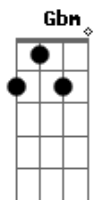

[Segunda Parte]

Gbm7 D
She likes my t-shirt, She likes my old boots

E
Likes to slow dance to some old school

Gbm7 D
She'll take a full moon over those city nights

E
And I ain't scared to get all up in them bright lights

Gbm7 D
Yeah, I can smooth it out, I can stick it up

E
I guess that's why she can't get enough

[Refrão]

Gbm7 D
Love a small town boy like me

E
She's my ride or die baby, She's my cool, she's my crazy

Acordes

© ukulele-chords.com

© ukulele-chords.com

© ukulele-chords.com

© ukulele-chords.com

Gbm7 D
She's my laid back in the front seat

E
She's my with me to the end girl, My turn-it-up-to ten girl

Gbm7 D
She can have anybody that she wants to be