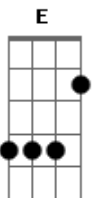

[Segunda Parte]

Gbm7 D
She likes my t-shirt, She likes my old boots

E
Likes to slow dance to some old school

Gbm7 D
She'll take a full moon over those city nights

E
And I ain't scared to get all up in them bright lights

Gbm7 D
Yeah, I can smooth it out, I can stick it up

E
I guess that's why she can't get enough

[Refrão]

Gbm7 D
Love a small town boy like me

E
She's my ride or die baby, She's my cool, she's my crazy

Acordes

© ukulele-chords.com

© ukulele-chords.com

© ukulele-chords.com

© ukulele-chords.com

Gbm7 D
She's my laid back in the front seat

E
She's my with me to the end girl, My turn-it-up-to ten girl

Gbm7 D
She can have anybody that she wants to be

Gbm7 D
She can have anybody that she wants to be

E
Anywhere she wants to be

Gbm7 D
She loves a small town boy like me

E
Ela gosta só de caras assim

Gbm7 D E
She loves a small town boy like me

Gbm7 D E
Ela gosta só de caras assim