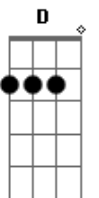

[Segunda Parte]

Gbm7 D
She likes my t-shirt, She likes my old boots

E
Likes to slow dance to some old school

Gbm7 D
She'll take a full moon over those city nights

E
And I ain't scared to get all up in them bright lights

Gbm7 D
Yeah, I can smooth it out, I can stick it up

E
I guess that's why she can't get enough

[Refrão]

Gbm7 D
Love a small town boy like me

E
She's my ride or die baby, She's my cool, she's my crazy

Acordes

© ukulele-chords.com

© ukulele-chords.com

© ukulele-chords.com

© ukulele-chords.com

Gbm7 D
She's my laid back in the front seat

E
She's my with me to the end girl, My turn-it-up-to ten girl

Gbm7 D
She can have anybody that she wants to be