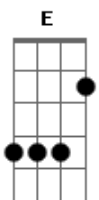

[Segunda Parte]

Gbm7 D
She likes my t-shirt, She likes my old boots

E
Likes to slow dance to some old school

Gbm7 D
She'll take a full moon over those city nights

E
And I ain't scared to get all up in them bright lights

Gbm7 D
Yeah, I can smooth it out, I can stick it up

E
I guess that's why she can't get enough

[Refrão]

Gbm7 D
Love a small town boy like me

E
She's my ride or die baby, She's my cool, she's my crazy

Acordes

© ukulele-chords.com

© ukulele-chords.com

© ukulele-chords.com

© ukulele-chords.com

Gbm7 D
She's my laid back in the front seat

E
She's my with me to the end girl, My turn-it-up-to ten girl

Gbm7 D
She can have anybody that she wants to be

Gbm7 D
She can have anybody that she wants to be

E
Anywhere she wants to be

Gbm7 D
She loves a small town boy like me

E
Ela gosta só de caras assim

Gbm7 D E
She loves a small town boy like me

Gbm7 D E
Ela gosta só de caras assim