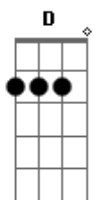

[Segunda Parte]

Gbm7 D
She likes my t-shirt, She likes my old boots

E
Likes to slow dance to some old school

Gbm7 D
She'll take a full moon over those city nights

E
And I ain't scared to get all up in them bright lights

Gbm7 D
Yeah, I can smooth it out, I can stick it up

E
I guess that's why she can't get enough

[Refrão]

Gbm7 D
Love a small town boy like me

E
She's my ride or die baby, She's my cool, she's my crazy

Acordes

© ukulele-chords.com

© ukulele-chords.com

© ukulele-chords.com

© ukulele-chords.com

Gbm7 D
She's my laid back in the front seat

E
She's my with me to the end girl, My turn-it-up-to ten girl

Gbm7 D
She can have anybody that she wants to be