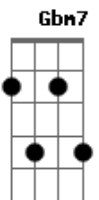

[Segunda Parte]

Gbm7 D
She likes my t-shirt, She likes my old boots

E
Likes to slow dance to some old school

Gbm7 D
She'll take a full moon over those city nights

E
And I ain't scared to get all up in them bright lights

Gbm7 D
Yeah, I can smooth it out, I can stick it up

E
I guess that's why she can't get enough

[Refrão]

Gbm7 D
Love a small town boy like me

E
She's my ride or die baby, She's my cool, she's my crazy

Acordes

© ukulele-chords.com

© ukulele-chords.com

© ukulele-chords.com

© ukulele-chords.com

Gbm7 D
She's my laid back in the front seat

E
She's my with me to the end girl, My turn-it-up-to ten girl

Gbm7 D
She can have anybody that she wants to be

Gbm7 D
She can have anybody that she wants to be

E
Anywhere she wants to be

Gbm7 D
She loves a small town boy like me

E
Ela gosta só de caras assim

Gbm7 D E
She loves a small town boy like me

Gbm7 D E
Ela gosta só de caras assim