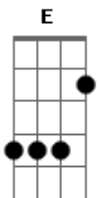

[Segunda Parte]

Gbm7 D
She likes my t-shirt, She likes my old boots

E
Likes to slow dance to some old school

Gbm7 D
She'll take a full moon over those city nights

E
And I ain't scared to get all up in them bright lights

Gbm7 D
Yeah, I can smooth it out, I can stick it up

E
I guess that's why she can't get enough

[Refrão]

Gbm7 D
Love a small town boy like me

E
She's my ride or die baby, She's my cool, she's my crazy

Acordes

© ukulele-chords.com

© ukulele-chords.com

© ukulele-chords.com

© ukulele-chords.com

Gbm7 D
She's my laid back in the front seat

E
She's my with me to the end girl, My turn-it-up-to ten girl

Gbm7 D
She can have anybody that she wants to be

Gbm7 D
She can have anybody that she wants to be

E
Anywhere she wants to be

Gbm7 D
She loves a small town boy like me

E
Ela gosta só de caras assim

Gbm7 D E
She loves a small town boy like me

Gbm7 D E
Ela gosta só de caras assim