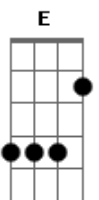

[Segunda Parte]

Gbm7 D
She likes my t-shirt, She likes my old boots

E
Likes to slow dance to some old school

Gbm7 D
She'll take a full moon over those city nights

E
And I ain't scared to get all up in them bright lights

Gbm7 D
Yeah, I can smooth it out, I can stick it up

E
I guess that's why she can't get enough

[Refrão]

Gbm7 D
Love a small town boy like me

E
She's my ride or die baby, She's my cool, she's my crazy

Acordes

© ukulele-chords.com

© ukulele-chords.com

© ukulele-chords.com

© ukulele-chords.com

Gbm7 D
She's my laid back in the front seat

E
She's my with me to the end girl, My turn-it-up-to ten girl

Gbm7 D
She can have anybody that she wants to be

Gbm7 D
She can have anybody that she wants to be

E
Anywhere she wants to be

Gbm7 D
She loves a small town boy like me

E
Ela gosta só de caras assim

Gbm7 D E
She loves a small town boy like me

Gbm7 D E
Ela gosta só de caras assim