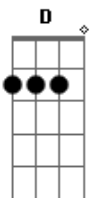

[Segunda Parte]

Gbm7 D
She likes my t-shirt, She likes my old boots

E
Likes to slow dance to some old school

Gbm7 D
She'll take a full moon over those city nights

E
And I ain't scared to get all up in them bright lights

Gbm7 D
Yeah, I can smooth it out, I can stick it up

E
I guess that's why she can't get enough

[Refrão]

Gbm7 D
Love a small town boy like me

E
She's my ride or die baby, She's my cool, she's my crazy

Acordes

© ukulele-chords.com

© ukulele-chords.com

© ukulele-chords.com

© ukulele-chords.com

Gbm7 D
She's my laid back in the front seat

E
She's my with me to the end girl, My turn-it-up-to ten girl

Gbm7 D
She can have anybody that she wants to be