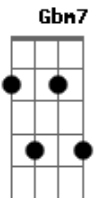

[Segunda Parte]

Gbm7 D
She likes my t-shirt, She likes my old boots

E
Likes to slow dance to some old school

Gbm7 D
She'll take a full moon over those city nights

E
And I ain't scared to get all up in them bright lights

Gbm7 D
Yeah, I can smooth it out, I can stick it up

E
I guess that's why she can't get enough

[Refrão]

Gbm7 D
Love a small town boy like me

E
She's my ride or die baby, She's my cool, she's my crazy

Acordes

© ukulele-chords.com

© ukulele-chords.com

© ukulele-chords.com

© ukulele-chords.com

Gbm7 D
She's my laid back in the front seat

E
She's my with me to the end girl, My turn-it-up-to ten girl

Gbm7 D
She can have anybody that she wants to be

Gbm7 D
She can have anybody that she wants to be

E
Anywhere she wants to be

Gbm7 D
She loves a small town boy like me

E
Ela gosta só de caras assim

Gbm7 D E
She loves a small town boy like me

Gbm7 D E
Ela gosta só de caras assim