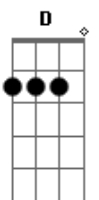

[Segunda Parte]

Gbm7 D
She likes my t-shirt, She likes my old boots

E
Likes to slow dance to some old school

Gbm7 D
She'll take a full moon over those city nights

E
And I ain't scared to get all up in them bright lights

Gbm7 D
Yeah, I can smooth it out, I can stick it up

E
I guess that's why she can't get enough

[Refrão]

Gbm7 D
Love a small town boy like me

E
She's my ride or die baby, She's my cool, she's my crazy

Acordes

© ukulele-chords.com

© ukulele-chords.com

© ukulele-chords.com

© ukulele-chords.com

Gbm7 D
She's my laid back in the front seat

E
She's my with me to the end girl, My turn-it-up-to ten girl

Gbm7 D
She can have anybody that she wants to be