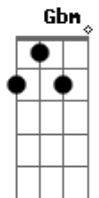

[Segunda Parte]

Gbm7 D
She likes my t-shirt, She likes my old boots

E
Likes to slow dance to some old school

Gbm7 D
She'll take a full moon over those city nights

E
And I ain't scared to get all up in them bright lights

Gbm7 D
Yeah, I can smooth it out, I can stick it up

E
I guess that's why she can't get enough

[Refrão]

Gbm7 D
Love a small town boy like me

E
She's my ride or die baby, She's my cool, she's my crazy

Acordes

© ukulele-chords.com

© ukulele-chords.com

© ukulele-chords.com

© ukulele-chords.com

Gbm7 D
She's my laid back in the front seat

E
She's my with me to the end girl, My turn-it-up-to ten girl

Gbm7 D
She can have anybody that she wants to be