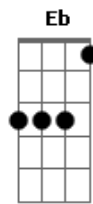

© ukulele-chords.com