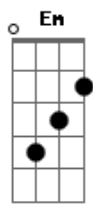

D C
Mountain mamma, oh take me home

G
Country roads

(G D Em C G D Cm G)

G
Rollin' down a backwoods

D
Tennessee by way

Em C
One arm on the wheel

G D
Holding my lover with the other

Em C
A Sweet, soft southern thrill

Em
Hold her up tight

D
Make a little lovin'

Em C
A little turtle-dovin' on a Mason-Dixon night

Em C
Fits my life, oh so right

Cm G
With my Dixieland Delight

Cm G
With my Dixieland Delight

(Eb F G F G A)

(A E Gbm D A E Gbm D Gbm E Gbm D A E F G A FG A)

E
Spend my dollar

Gbm D
Parkin' a holler neath the mountain moonlight

A
Hold her up tight

E
Make a little lovin'

Gbm D
A little turtle-dovin' on a Mason-Dixon night

Gbm D
Fits my life, oh so right

Dm A
With my Dixieland Delight

(A E Gbm D A E Gbm D Gbm E Gbm D A E FG A FG A)

Acordes

© ukulele-chords.com

© ukulele-chords.com

© ukulele-chords.com

© ukulele-chords.com

© ukulele-chords.com

© ukulele-chords.com