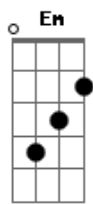

G D
Country Roads, take me home
Em C
To the place I belong
G
West Virginia
D C
Mountain mamma, oh take me home
G
Country roads

(G D Em C G D Cm G)

G
Rollin' down a backwoods
D
Tennessee by way
Em C
One arm on the wheel
G D
Holding my lover with the other
Em C
A Sweet, soft southern thrill
Em

Worked hard all week
D
Got a little jingle
Em C
On a Tennessee Saturday night
G
Couldn't feel better
D Cm G
I'm together with my Dixieland Delight
D
Spend my dollar
Em C
Parkin' a holler neath the mountain moonlight
Em
Hold her up tight
D
Make a little lovin'
Em C
A little turtle-dovin' on a Mason-Dixon night
Em C
Fits my life, oh so right
Cm G
With my Dixieland Delight
Cm G
With my Dixieland Delight

(Eb F G F G A)
(A E Gbm D A E Gbm D Gbm E Gbm D A E F G A FG A)

E
Spend my dollar
Gbm D
Parkin' a holler neath the mountain moonlight
A
Hold her up tight
E
Make a little lovin'
Gbm D
A little turtle-dovin' on a Mason-Dixon night
Gbm D
Fits my life, oh so right
Dm A
With my Dixieland Delight

(A E Gbm D A E Gbm D Gbm E Gbm D A E FG A FG A)

Acordes

© ukulele-chords.com

© ukulele-chords.com

© ukulele-chords.com

© ukulele-chords.com

© ukulele-chords.com

© ukulele-chords.com