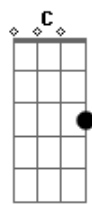

© ukulele-chords.com