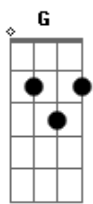

Fernando e Sorocaba - Country Roads

Tom: G

G D
Country Roads, take me home
Em C
To the place I belong
G
West Virginia
D C
Mountain mamma, oh take me home
G
Country roads

G Em
Almost heaven, West Virginia
D C G
Blue Ridge Mountains, Shanandoa River
G Em
Life is old there, older than the trees
D C G
Younger than the mountains, blowing like a breeze

G D
Country Roads, take me home
Em C
To the place I belong
G
West Virginia
D C
Mountain mamma, oh take me home
G
Country roads

(G D Em C G D Cm G)

G
Rollin' down a backwoods
D
Tennessee by way
Em C
One arm on the wheel
G D
Holding my lover with the other
Em C
A Sweet, soft southern thrill
Em

Worked hard all week
D
Got a little jingle
Em C
On a Tennessee Saturday night
G
Couldn't feel better
D Cm G
I'm together with my Dixieland Delight
D
Spend my dollar
Em C
Parkin' a holler neath the mountain moonlight
Em
Hold her up tight
D
Make a little lovin'
Em C
A little turtle-dovin' on a Mason-Dixon night
Em C
Fits my life, oh so right
Cm G
With my Dixieland Delight
Cm G
With my Dixieland Delight

(Eb F G F G A)
(A E Gbm D A E Gbm D Gbm E Gbm D A E F G A FG A)

E
Spend my dollar
Gbm D
Parkin' a holler neath the mountain moonlight
A
Hold her up tight
E
Make a little lovin'
Gbm D
A little turtle-dovin' on a Mason-Dixon night
Gbm D
Fits my life, oh so right
Dm A
With my Dixieland Delight

(A E Gbm D A E Gbm D Gbm E Gbm D A E FG A FG A)

Acordes

© ukulele-chords.com