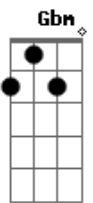

© ukulele-chords.com