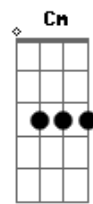

© ukulele-chords.com