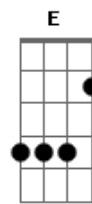

© ukulele-chords.com