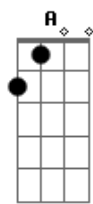

© ukulele-chords.com