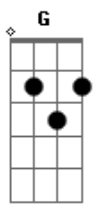

Fernando e Sorocaba - Country Roads

Tom: G

G D
Country Roads, take me home

Em C
To the place I belong

G
West Virginia

D C
Mountain mamma, oh take me home

G
Country roads

G Em
Almost heaven, West Virginia

D C G
Blue Ridge Mountains, Shanandoa River

G Em
Life is old there, older than the trees

D C G
Younger than the mountains, blowing like a breeze

G D
Country Roads, take me home

Em C
To the place I belong

G
West Virginia

D C
Mountain mamma, oh take me home

G
Country roads

(G D Em C G D Cm G)

G
Rollin' down a backwoods

D
Tennessee by way

Em C
One arm on the wheel

G D
Holding my lover with the other

Em C
A Sweet, soft southern thrill

Em

Worked hard all week

D
Got a little jingle

Em C
On a Tennessee Saturday night

G
Couldn't feel better

D Cm G
I'm together with my Dixieland Delight

D
Spend my dollar

Em C
Parkin' a holler neath the mountain moonlight

Em
Hold her up tight

D
Make a little lovin'

Em C
A little turtle-dovin' on a Mason-Dixon night

Em C
Fits my life, oh so right

Cm G
With my Dixieland Delight

Cm G
With my Dixieland Delight

(Eb F G F G A)

(A E Gbm D A E Gbm D Gbm E Gbm D A E F G A FG A)

E
Spend my dollar

Gbm D
Parkin' a holler neath the mountain moonlight

A
Hold her up tight

E
Make a little lovin'

Gbm D
A little turtle-dovin' on a Mason-Dixon night

Gbm D
Fits my life, oh so right

Dm A
With my Dixieland Delight

(A E Gbm D A E Gbm D Gbm E Gbm D A E FG A FG A)

Acordes

© ukulele-chords.com