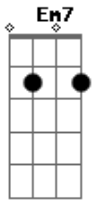

© ukulele-chords.com