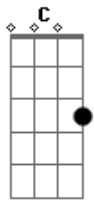

Dm7 **G7** **C7M** **Db**
 É dia de Guaecá Xangô, Chamou pra ver Obá

(**Dm7** **G7** **Dm7** **G7**)
 (**Dm7** **G7** **C7M**)

Acordes

© ukulele-chords.com

© ukulele-chords.com

© ukulele-chords.com

© ukulele-chords.com