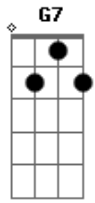

© ukulele-chords.com