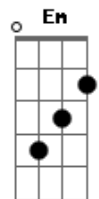

© ukulele-chords.com