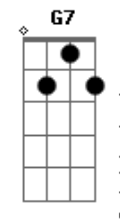

Acordes

Cadd9

ukulele-chords.com

The diagram shows a 4-string ukulele fretboard with four frets. The strings are numbered 1 (top) to 4 (bottom). Frets are numbered 1 to 4. The chord Cadd9 is represented by: an open string (0) on string 1, an open string (0) on string 2, a dot on the 1st fret of string 3, and a dot on the 2nd fret of string 4.