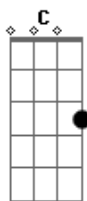

Verse : Am , D

Chorus : Am , C , G , F , Am , D

Bridge : Bb , C , G , Em Bb , G , E

Am D C Em E

Intro: Am , D Am D
When I come to the club, step aside.

Part the seas, don?t be havin' me in the line.

V.I.P., 'cause you know I gotta shine.

I?m Fergie Ferg, and me love you long time

All my girls get down on the floor,

Back to back, drop it down real low.

I?m such a lady, but I?m dancing like a ho,

'Cause you know
I don?t give a fuck, so here we go!

[Chorus]

How come everytime you come around,

My London, London bridge, wanna go down like,

London, London, London, wanna go down like,

London, London, London, we goin? down like?

How come everytime you come around,

My London, London bridge, wanna go down like,
London, London, London, wanna go down like,
London, London, London, we goin? down like?

[Verse 2] Am , D Tunning like the first verse

Chorus 2 :same as chorus 1 EXACTLY
Am , C , G , F , Am , D

Bridge :

Aah, da, da, da, da, do, do, do, do

Me like a bullet type, you know they comin' right

Aah, da, da, da, da, do, do, do, do

Me like a bullet type you know they comin' right

Fergie lve em' long time

Repeat Verse 1 :

When I come to the club, step aside.
Pop the seats, don?t be hatin' me in the line.
V.I.P., 'cause you know I gotta shine.
I?m Fergie Ferg,give me love you long time

All my girls get down on the floor,
Back to back, drop it down real low.

I?m such a lady, but I?m dancing like a ho,
'Cause you know

I don?t give a fuck, so here we go!

Chorus Again

Outro : Am , D (Fade with time)

Enjoy Bitche :D hehe

Acordes