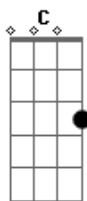

V.I.P., 'cause you know I gotta shine.

I'm Fergie Ferg, and me love you long time

All my girls get down on the floor,

Back to back, drop it down real low.

I'm such a lady, but I'm dancing like a ho,

'Cause you know I don't give a fuck, so here we go!

[Chorus]

How come everytime you come around,

My London, London bridge, wanna go down like,

London, London, London, wanna go down like,

London, London, London, we goin? down like?

How come everytime you come around,

My London, London bridge, wanna go down like,

London, London, London, wanna go down like,

London, London, London, we goin? down like?

My London, London bridge, wanna go down like,
London, London, London, wanna go down like,
London, London, London, we goin? down like?

[Verse 2] Am , D Tunning like the first verse

Chorus 2 :same as chorus 1 EXACTLY
Am , C , G , F , Am , D

Bridge :

Aah, da, da, da, da, do, do, do, do

Me like a bullet type, you know they comin' right

Aah, da, da, da, da, do, do, do, do

Me like a bullet type you know they comin' right

Fergie lve em' long time

Repeat Verse 1 :

When I come to the club, step aside.

Pop the seats, don't be hatin' me in the line.

V.I.P., 'cause you know I gotta shine.

I'm Fergie Ferg,give me love you long time

All my girls get down on the floor,

Back to back, drop it down real low.

I'm such a lady, but I'm dancing like a ho,

'Cause you know I don't give a fuck, so here we go!

Chorus Again

Outro : Am , D (Fade with time)

Enjoy Bitche :D hehe

Acordes