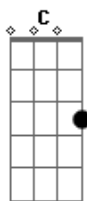

Verse : Am , D

Chorus : Am , C , G , F , Am , D

Bridge : Bb , C , G , Em Bb , G , E

Am D C Em E

Intro: Am , D Am D
When I come to the club, step aside.

Part the seas, don?t be havin' me in the line.

V.I.P., 'cause you know I gotta shine.

I?m Fergie Ferg, and me love you long time

All my girls get down on the floor,

Back to back, drop it down real low.

I?m such a lady, but I?m dancing like a ho,

'Cause you know

I don?t give a fuck, so here we go!

[Chorus]

How come everytime you come around,

My London, London bridge, wanna go down like,

London, London, London, wanna go down like,

London, London, London, we goin? down like?

How come everytime you come around,

My London, London bridge, wanna go down like,

London, London, London, wanna go down like,

London, London, London, we goin? down like?

[Verse 2] Am , D Tunning like the first verse

Chorus 2 :same as chorus 1 EXACTLY

Am , C , G , F , Am , D

Bridge :

Aah, da, da, da, da, do, do, do, do

Me like a bullet type, you know they comin' right

Aah, da, da, da, da, do, do, do, do

Me like a bullet type you know they comin' right

Fergie lve em' long time

Repeat Verse 1 :

When I come to the club, step aside.
Pop the seats, don?t be hatin' me in the line.
V.I.P., 'cause you know I gotta shine.
I?m Fergie Ferg,give me love you long time

All my girls get down on the floor,
Back to back, drop it down real low.
I?m such a lady, but I?m dancing like a ho,
'Cause you know
I don?t give a fuck, so here we go!

Chorus Again

Outro : Am , D (Fade with time)

Enjoy Bitche :D hehe

Acordes