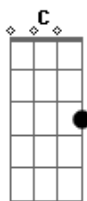

Verse : Am , D

Chorus : Am , C , G , F , Am , D

Bridge : Bb , C , G , Em Bb , G , E

Am D C Em E

Intro: Am , D Am D
When I come to the club, step aside.

Part the seas, don't be havin' me in the line.

V.I.P., 'cause you know I gotta shine.

I'm Fergie Ferg, and me love you long time

All my girls get down on the floor,

Back to back, drop it down real low.

I'm such a lady, but I'm dancing like a ho,

'Cause you know
I don't give a fuck, so here we go!

[Chorus]

How come everytime you come around,

My London, London bridge, wanna go down like,

London, London, London, wanna go down like,

London, London, London, we goin? down like?

How come everytime you come around,

My London, London bridge, wanna go down like,
London, London, London, wanna go down like,
London, London, London, we goin? down like?

[Verse 2] Am , D Tunning like the first verse

Chorus 2 :same as chorus 1 EXACTLY
Am , C , G , F , Am , D

Bridge :

Aah, da, da, da, da, do, do, do, do

Me like a bullet type, you know they comin' right

Aah, da, da, da, da, do, do, do, do

Me like a bullet type you know they comin' right

Fergie lve em' long time

Repeat Verse 1 :

When I come to the club, step aside.
Pop the seats, don't be hatin' me in the line.
V.I.P., 'cause you know I gotta shine.
I'm Fergie Ferg,give me love you long time

All my girls get down on the floor,
Back to back, drop it down real low.

I'm such a lady, but I'm dancing like a ho,
'Cause you know

I don't give a fuck, so here we go!

Chorus Again

Outro : Am , D (Fade with time)

Enjoy Bitche :D hehe

Acordes