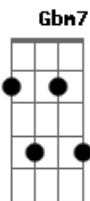

Bm7 Gbm
Found shelter in a dream
Em D
(in a dream)

Bm Em
As I saw you there
D Bm
Baby, go

G D
Just go back where you came from

Bm Em
As I saw you there
D Bm
Baby, go

G D
Just go back where you came from

(Bm G Gb7)
(Bm G Gb7)
(Bm G Gb7)
(Bm D Gb7)

Bm (pausa) Em D Bm Bm Em D
I find solace in just noticing the stars above me
Bm Bm Em D Bm Bm

Though it's only for a moment, it's all that I need

G Gb7
all i need
Bm7 Bm7 Em Gbm
Just gonna lie down and sleep here on the ocean floor

Bm7 Gbm
Found shelter in a dream
Em D
(in a dream)

Bm Em
As I saw you there
D Bm
Baby, go

G D
Just go back where you came from

Bm Em
As I saw you there
D Bm
Baby, go

G D
Just go back where you came from

Bm Em
As I saw you there
D Bm
Baby, go

G Gb7
Just go back ooh

(Bm Gb7)
(Bm Gb7)
(Bm Gb7)
(Bm Gb7)
(Bm Gb7)
(Bm Gb7)
(Bm Gb7)
(Bm Gb7)
(Bm)

Acordes

© ukulele-chords.com

© ukulele-chords.com

© ukulele-chords.com

© ukulele-chords.com

© ukulele-chords.com