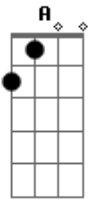

Fellini - Chico Buarque Song

Tom: G

The shining eyes of a rabbit
Cross the way you take to leave
Your home
And people said that you're
Alone
And the day begins in shadows
Shine, shine inside your eyes my
Foolish eyes

i'm waiting soon your beautiful
Smile
A yellow cab in the morning sun
Do you still hear Chico Buarque
At night?
Your natural look arriving
Shine, shine inside your eyes my
Foolish eyes
[Solo]

Acordes

© ukulele-chords.com

© ukulele-chords.com

© ukulele-chords.com

© ukulele-chords.com