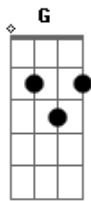

© ukulele-chords.com