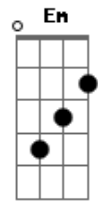

© ukulele-chords.com