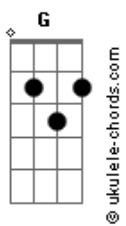

Feist - Let It Die

tom:
 G
 Let it die and get out of my mind Bm
 We don't see eye to eye Em
 Or hear ear to ear D D7
 Don't you wish G
 That we could forget that kiss C
 And see this for what it is A7
 That we're not in love D
 The saddest part of a broken heart Em G G7 C7M
 Isn't the ending so much as the start Em Bm G C
 (C Am7)

G Bm
 It was hard to tell just how I felt

Acordes

Bm C Em
 To not recognize myself
 Em D D D7
 I started to fade (away,away,away)
 G G7 C Em
 And after all, it won't take long to fall (in love)
 A7
 Now I know what I don't want
 A7 D
 I learned that with you
 Em G G7 C7M
 The saddest part of a broken heart
 E Bm G C
 Isn't the ending so much as the start
 Em G G7 C7M
 The tragedy starts from the very first spark
 Em Bm G C
 Losing your mind for the sake of your heart
 Em G G7 C7M
 The saddest part of a broken heart
 Em Bm G C
 Isn't the ending so much as the start
 [Final] Am7 G