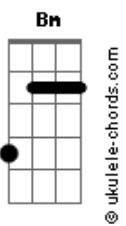

Feist - Let It Die

tom:
 G
 Let it die and get out of my mind Bm
 We don't see eye to eye Em
 Or hear ear to ear D D7
 Don't you wish G
 That we could forget that kiss C
 And see this for what it is A7
 That we're not in love D
 The saddest part of a broken heart Em G G7 C7M
 Isn't the ending so much as the start Em Bm G C
 (C Am7)

G Bm
 It was hard to tell just how I felt

Acordes

Bm C Em
 To not recognize myself
 Em D D D7
 I started to fade (away,away,away)
 G G7 C Em
 And after all, it won't take long to fall (in love)
 A7
 Now I know what I don't want
 A7 D
 I learned that with you
 Em G G7 C7M
 The saddest part of a broken heart
 E Bm G C
 Isn't the ending so much as the start
 Em G G7 C7M
 The tragedy starts from the very first spark
 Em Bm G C
 Losing your mind for the sake of your heart
 Em G G7 C7M
 The saddest part of a broken heart
 Em Bm G C
 Isn't the ending so much as the start
 [Final] Am7 G