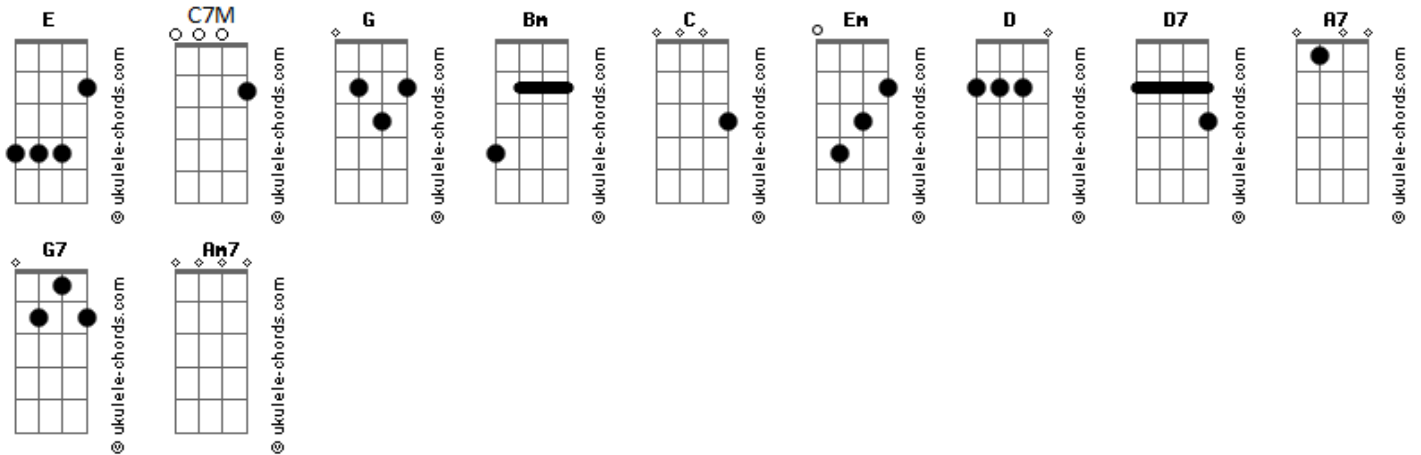

Feist - Let It Die

tom:
 G
 Let it die and get out of my mind Bm
 We don't see eye to eye Em
 Or hear ear to ear D D7
 Don't you wish G
 That we could forget that kiss C
 And see this for what it is A7
 That we're not in love D
 The saddest part of a broken heart Em G G7 C7M
 Isn't the ending so much as the start Em Bm G C
 (C Am7)

G Bm
 It was hard to tell just how I felt

Acordes

Bm C Em
 To not recognize myself
 Em D D D7
 I started to fade (away,away,away)
 G G7 C Em
 And after all, it won't take long to fall (in love)
 A7
 Now I know what I don't want
 A7 D
 I learned that with you
 Em G G7 C7M
 The saddest part of a broken heart
 E Bm G C
 Isn't the ending so much as the start
 Em G G7 C7M
 The tragedy starts from the very first spark
 Em Bm G C
 Losing your mind for the sake of your heart
 Em G G7 C7M
 The saddest part of a broken heart
 Em Bm G C
 Isn't the ending so much as the start
 [Final] Am7 G