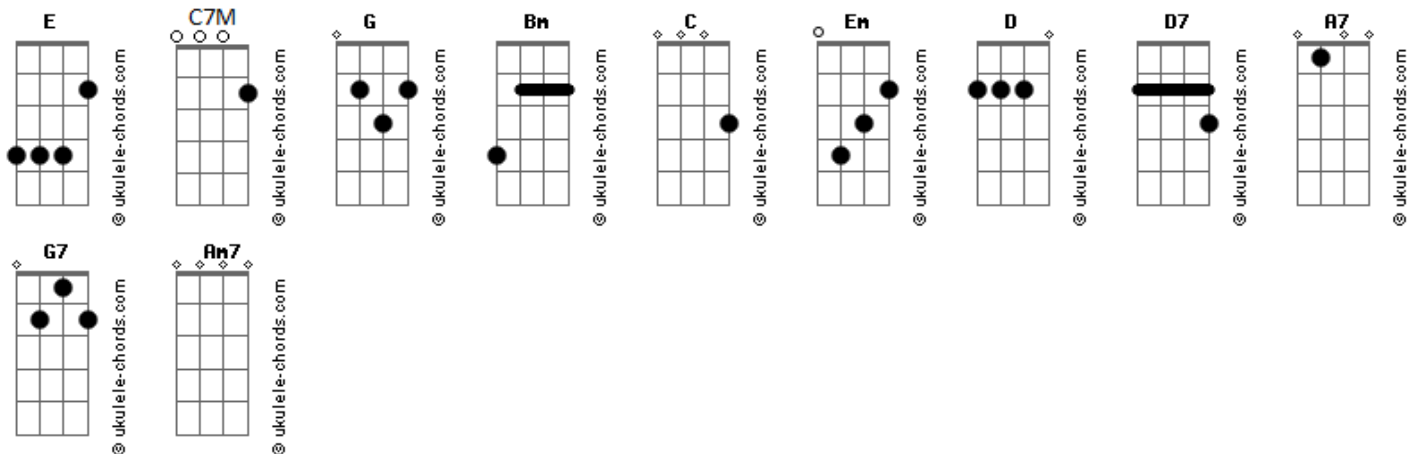

Feist - Let It Die

tom:
 G
 Let it die and get out of my mind Bm
 We don't see eye to eye Em
 Or hear ear to ear D D7
 Don't you wish G
 That we could forget that kiss C
 And see this for what it is A7
 That we're not in love D
 The saddest part of a broken heart Em G G7 C7M
 Isn't the ending so much as the start Em Bm G C
 (C Am7)

G Bm
 It was hard to tell just how I felt

Acordes

Bm C Em
 To not recognize myself
 Em D D D7
 I started to fade (away,away,away)
 G G7 C Em
 And after all, it won't take long to fall (in love)
 A7
 Now I know what I don't want
 A7 D
 I learned that with you
 Em G G7 C7M
 The saddest part of a broken heart
 E Bm G C
 Isn't the ending so much as the start
 Em G G7 C7M
 The tragedy starts from the very first spark
 Em Bm G C
 Losing your mind for the sake of your heart
 Em G G7 C7M
 The saddest part of a broken heart
 Em Bm G C
 Isn't the ending so much as the start
 [Final] Am7 G