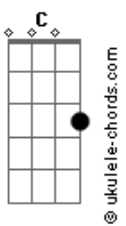

Feist - Let It Die

tom:
 G
 Let it die and get out of my mind Bm
 We don't see eye to eye Em
 Or hear ear to ear D D7
 Don't you wish G
 That we could forget that kiss C
 And see this for what it is A7
 That we're not in love D
 The saddest part of a broken heart Em G G7 C7M
 Isn't the ending so much as the start Em Bm G C
 (C Am7)

G Bm
 It was hard to tell just how I felt

Acordes

Bm C Em
 To not recognize myself
 Em D D D7
 I started to fade (away,away,away)
 G G7 C Em
 And after all, it won't take long to fall (in love)
 A7
 Now I know what I don't want
 A7 D
 I learned that with you
 Em G G7 C7M
 The saddest part of a broken heart
 E Bm G C
 Isn't the ending so much as the start
 Em G G7 C7M
 The tragedy starts from the very first spark
 Em Bm G C
 Losing your mind for the sake of your heart
 Em G G7 C7M
 The saddest part of a broken heart
 Em Bm G C
 Isn't the ending so much as the start
 [Final] Am7 G