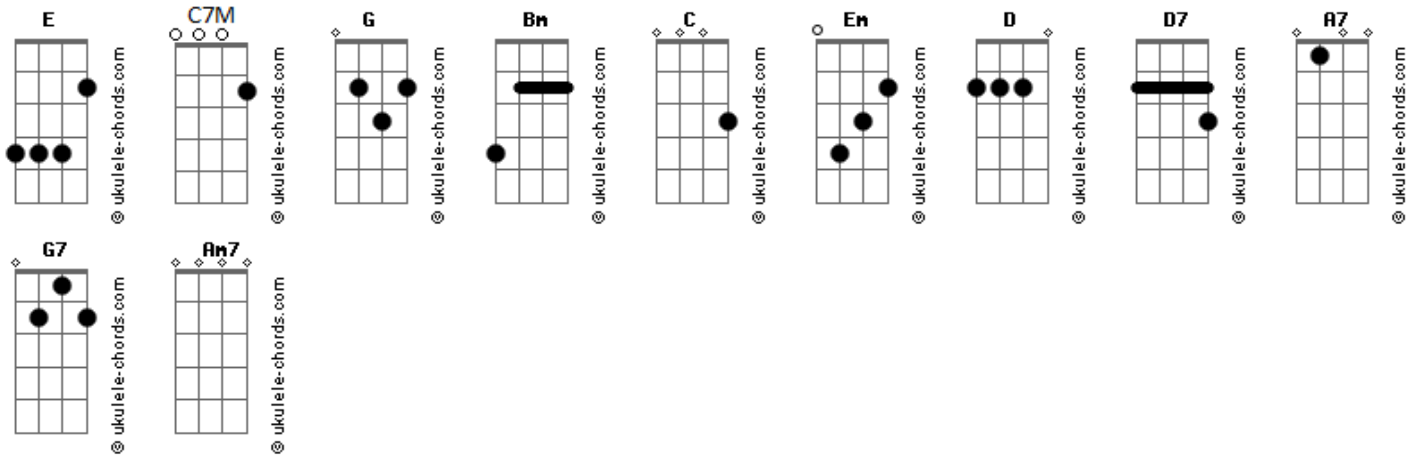

Feist - Let It Die

tom:
 G
 Let it die and get out of my mind Bm
 We don't see eye to eye Em
 Or hear ear to ear D D7
 Don't you wish G
 That we could forget that kiss C
 And see this for what it is A7
 That we're not in love D
 The saddest part of a broken heart Em G G7 C7M
 Isn't the ending so much as the start Em Bm G C
 (C Am7)

G Bm
 It was hard to tell just how I felt

Acordes

Bm C Em
 To not recognize myself
 Em D D D7
 I started to fade (away,away,away)
 G G7 C Em
 And after all, it won't take long to fall (in love)
 A7
 Now I know what I don't want
 A7 D
 I learned that with you
 Em G G7 C7M
 The saddest part of a broken heart
 E Bm G C
 Isn't the ending so much as the start
 Em G G7 C7M
 The tragedy starts from the very first spark
 Em Bm G C
 Losing your mind for the sake of your heart
 Em G G7 C7M
 The saddest part of a broken heart
 Em Bm G C
 Isn't the ending so much as the start
 [Final] Am7 G