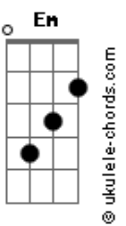

Feist - Let It Die

tom:
 G
 Let it die and get out of my mind Bm
 We don't see eye to eye Em
 Or hear ear to ear D D7
 Don't you wish G
 That we could forget that kiss C
 And see this for what it is A7
 That we're not in love D
 The saddest part of a broken heart Em G G7 C7M
 Isn't the ending so much as the start Em Bm G C
 (C Am7)

G Bm
 It was hard to tell just how I felt

Acordes

Bm C Em
 To not recognize myself
 Em D D D7
 I started to fade (away,away,away)
 G G7 C Em
 And after all, it won't take long to fall (in love)
 A7
 Now I know what I don't want
 A7 D
 I learned that with you
 Em G G7 C7M
 The saddest part of a broken heart
 E Bm G C
 Isn't the ending so much as the start
 Em G G7 C7M
 The tragedy starts from the very first spark
 Em Bm G C
 Losing your mind for the sake of your heart
 Em G G7 C7M
 The saddest part of a broken heart
 Em Bm G C
 Isn't the ending so much as the start
 [Final] Am7 G