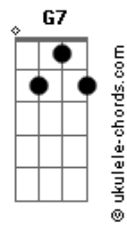

Feist - Let It Die

tom:
 G
 Let it die and get out of my mind Bm
 We don't see eye to eye Em
 Or hear ear to ear D D7
 Don't you wish G
 That we could forget that kiss C
 And see this for what it is A7
 That we're not in love D
 The saddest part of a broken heart Em G G7 C7M
 Isn't the ending so much as the start Em Bm G C
 (C Am7)

G Bm
 It was hard to tell just how I felt

Acordes

Bm C Em
 To not recognize myself
 Em D D D7
 I started to fade (away,away,away)
 G G7 C Em
 And after all, it won't take long to fall (in love)
 A7
 Now I know what I don't want
 A7 D
 I learned that with you
 Em G G7 C7M
 The saddest part of a broken heart
 E Bm G C
 Isn't the ending so much as the start
 Em G G7 C7M
 The tragedy starts from the very first spark
 Em Bm G C
 Losing your mind for the sake of your heart
 Em G G7 C7M
 The saddest part of a broken heart
 Em Bm G C
 Isn't the ending so much as the start
 [Final] Am7 G