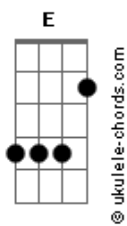

Feist - Let It Die

tom:
 G
 Let it die and get out of my mind Bm
 We don't see eye to eye Em
 Or hear ear to ear D D7
 Don't you wish G
 That we could forget that kiss C
 And see this for what it is A7
 That we're not in love D
 The saddest part of a broken heart Em G G7 C7M
 Isn't the ending so much as the start Em Bm G C
 (C Am7)

G Bm
 It was hard to tell just how I felt

Acordes

Bm C Em
 To not recognize myself
 Em D D D7
 I started to fade (away,away,away)
 G G7 C Em
 And after all, it won't take long to fall (in love)
 A7
 Now I know what I don't want
 A7 D
 I learned that with you
 Em G G7 C7M
 The saddest part of a broken heart
 E Bm G C
 Isn't the ending so much as the start
 Em G G7 C7M
 The tragedy starts from the very first spark
 Em Bm G C
 Losing your mind for the sake of your heart
 Em G G7 C7M
 The saddest part of a broken heart
 Em Bm G C
 Isn't the ending so much as the start
 [Final] Am7 G