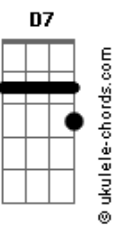

Feist - Let It Die

tom:
 G
 Let it die and get out of my mind Bm
 We don't see eye to eye Em
 Or hear ear to ear D D7
 Don't you wish G
 That we could forget that kiss C
 And see this for what it is A7
 That we're not in love D
 The saddest part of a broken heart Em G G7 C7M
 Isn't the ending so much as the start Em Bm G C
 (C Am7)

G Bm
 It was hard to tell just how I felt

Acordes

Bm C Em
 To not recognize myself
 Em D D D7
 I started to fade (away,away,away)
 G G7 C Em
 And after all, it won't take long to fall (in love)
 A7
 Now I know what I don't want
 A7 D
 I learned that with you
 Em G G7 C7M
 The saddest part of a broken heart
 E Bm G C
 Isn't the ending so much as the start
 Em G G7 C7M
 The tragedy starts from the very first spark
 Em Bm G C
 Losing your mind for the sake of your heart
 Em G G7 C7M
 The saddest part of a broken heart
 Em Bm G C
 Isn't the ending so much as the start
 [Final] Am7 G