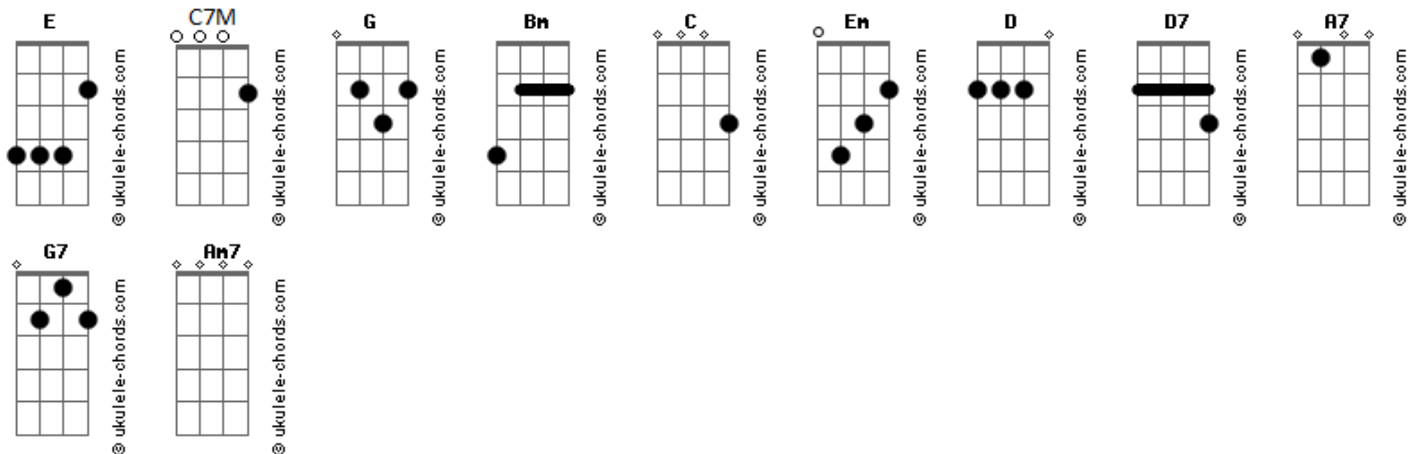

Feist - Let It Die

tom:
 G
 Let it die and get out of my mind
 Bm C Em
 We don't see eye to eye
 Em D D7
 Or hear ear to ear
 G
 Don't you wish
 G C
 That we could forget that kiss
 Em A7
 And see this for what it is
 A7 D
 That we're not in love
 Em G G7 C7M
 The saddest part of a broken heart
 Em Bm G C
 Isn't the ending so much as the start
 (C Am7)

G Bm
 It was hard to tell just how I felt

Acordes

Bm C Em
 To not recognize myself
 Em D D D7
 I started to fade (away,away,away)
 G G7 C Em
 And after all, it won't take long to fall (in love)
 A7
 Now I know what I don't want
 A7 D
 I learned that with you
 Em G G7 C7M
 The saddest part of a broken heart
 E Bm G C
 Isn't the ending so much as the start
 Em G G7 C7M
 The tragedy starts from the very first spark
 Em Bm G C
 Losing your mind for the sake of your heart
 Em G G7 C7M
 The saddest part of a broken heart
 Em Bm G C
 Isn't the ending so much as the start
 [Final] Am7 G