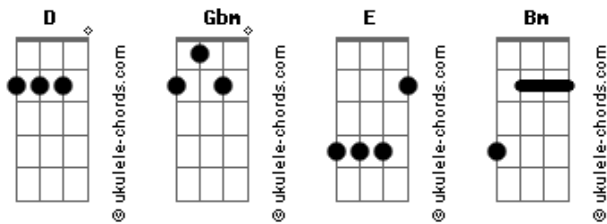

Fedde Le Grand - Where We Belong

tom:

D

[Primeira Parte]

Gbm
 Into the great wide open
E
 Pacing through the universe
Bm
 Sailed across the darkness
D **E**
 Followed by years of silence
D **Gbm**
 Here we're out in the open
E
 Shooting stars without a hope
Bm
 Often search of wisdom
D **E** **Gbm**
 High above fallen kingdom

[Refrão]

Gbm **E**
 Hold me when the sun is down
Bm
 Till the morning light awakens
D
 Shadows will be fading
E **D**
 Showing us where we belong
Gbm **E**
 Hold me when the sun is down
Bm
 Till the morning light awakens
D
 Shadows will be fading
E **Gbm**
 Showing us where we belong

(D Gbm D E Bm)
 (D Gbm D E Bm)

Acordes

(D Gbm D E Bm)
 (D Gbm D E Bm)

[Segunda Parte]

Gbm
 Into the great wide open
E
 Craving for infinity
Bm
 Hearts are set in fire
D **E** **Gbm**
 Loves are one, true desire
D **Gbm**
 Here we're out in the open
E
 Shooting stars without a hope
Bm
 Often search of wisdom
D **E** **Gbm**
 High above fallen kingdom