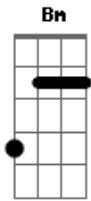

© ukulele-chords.com