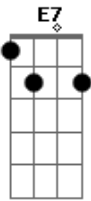

© ukulele-chords.com