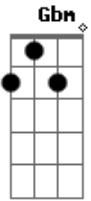

© ukulele-chords.com