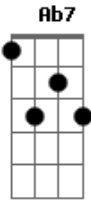

© ukulele-chords.com