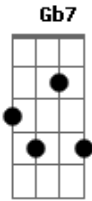

© ukulele-chords.com