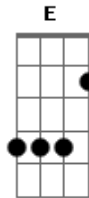

© ukulele-chords.com