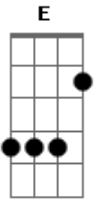

© ukulele-chords.com