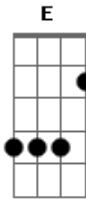

© ukulele-chords.com