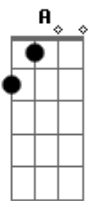

© ukulele-chords.com