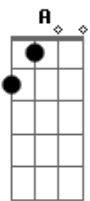

© ukulele-chords.com