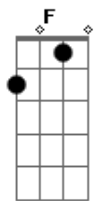

Fats Domino - I`m Gonna Be A Wheel Someday

Tipo de gaita: Diatônica

Tom: **F**

7 7 7 7 -8 8 8 7-6
I`m Gonna Be **A** Wheel Someday
7 7 7 7 -8 8 7 6
I`m gonna be somebody
7 7 7 7-8 8 8 7-6
I`m gonna be a real gone cat
-6 -6 -7 -7 7
Then I won`t want you
7 7 7 7 7 8 8 7-6

Every-thing`s gonna come my way
7 7 7 -8 8 7 6 7 7 7 7 -8 8 8 7-6
I won`t need no-body I`m gonna be a real gone cat
-6 -6 -6 -6 7
Then I won`t want you
7 7 -9 -9 -9 7 7 8 8 8
You will cry, cry, cry, You will sigh, sigh, sigh
7 7 -8-8 -8 -8 -8 -8 -8 -8
You will wonder why I don`t look at you
-8 9 9 -9 8 8-8
When I go rollin` by
(Repeat I`m Gonna Be **A** Wheel~~~~~)

Acordes

© ukulele-chords.com