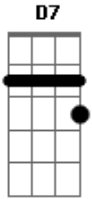

Fats Domino - Forever Forever

tom:

G

G

D7

Let me be, the one you love, forever

G

We could make, it work out fine, together

G7

C

Say you love, just only me, my heart is yours to keep

Let me hold, you in my arms, forever, forever

D7

I just had, to let you know, I love you

G

I could never, place no one, above you

You were meant, for only me, my heart is yours to keep

You and me, me and you, forever, forever

Acordes

© ukulele-chords.com

© ukulele-chords.com

© ukulele-chords.com

© ukulele-chords.com

[Solo] G D7 G G7
C G D7 G