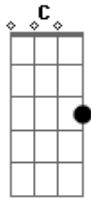

Fats Domino - Forever Forever

tom:

G

G

D7

Let me be, the one you love, forever

G

We could make, it work out fine, together

G7

C

Say you love, just only me, my heart is yours to keep

Let me hold, you in my arms, forever, forever

D7

I just had, to let you know, I love you

G

I could never, place no one, above you

You were meant, for only me, my heart is yours to keep

You and me, me and you, forever, forever

Acordes

© ukulele-chords.com

© ukulele-chords.com

© ukulele-chords.com

© ukulele-chords.com

[Solo] G D7 G G7
C G D7 G

D7

Let me be, the only one, forever

G

My heart would sing, if we could be, together

G7

C

You were meant, for only me, my heart is yours to keep

G