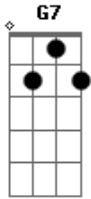

Fats Domino - Forever Forever

tom:

G

G

D7

Let me be, the one you love, forever

G

We could make, it work out fine, together

G7

C

Say you love, just only me, my heart is yours to keep

Let me hold, you in my arms, forever, forever

D7

I just had, to let you know, I love you

G

I could never, place no one, above you

You were meant, for only me, my heart is yours to keep

You and me, me and you, forever, forever

Acordes

© ukulele-chords.com

© ukulele-chords.com

© ukulele-chords.com

© ukulele-chords.com

[Solo] G D7 G G7
C G D7 G

D7

Let me be, the only one, forever

G

My heart would sing, if we could be, together

G7

C

You were meant, for only me, my heart is yours to keep

G