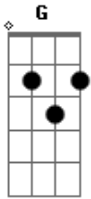

Fats Domino - Forever Forever

tom:

G

G

D7

Let me be, the one you love, forever

G

We could make, it work out fine, together

G7

C

Say you love, just only me, my heart is yours to keep

Let me hold, you in my arms, forever, forever

D7

I just had, to let you know, I love you

G

I could never, place no one, above you

You were meant, for only me, my heart is yours to keep

You and me, me and you, forever, forever

Acordes

© ukulele-chords.com

© ukulele-chords.com

© ukulele-chords.com

© ukulele-chords.com

[Solo] G D7 G G7
C G D7 G