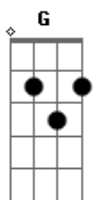

Fats Domino - Forever Forever

tom:

G

G

D7

Let me be, the one you love, forever

G

We could make, it work out fine, together

G7

C

Say you love, just only me, my heart is yours to keep

G

D7

G

Let me hold, you in my arms, forever, forever

D7

I just had, to let you know, I love you

G

I could never, place no one, above you

G7

C

You were meant, for only me, my heart is yours to keep

G

D7

G

You and me, me and you, forever, forever

Acordes

© ukulele-chords.com