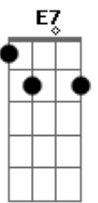

© ukulele-chords.com