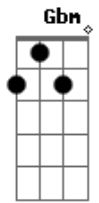

© ukulele-chords.com