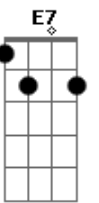

© ukulele-chords.com