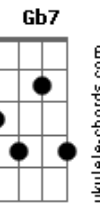

© ukulele-chords.com