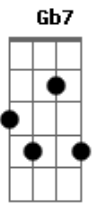

© ukulele-chords.com