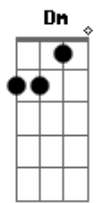

Fats Domino - Do You Know What It Means To Miss New Orleans

Tom: A

E7 A D Cdim A
Do you know what it means to miss New Or - leans

D Am7 C#m7- Gb7
And miss it each night and day?

Bm7 Dm A C#m7- Gb7
I know I'm not wrong -- this feeling's gettin' stronger

Bm Bm7 Dm E7
The longer, I stay a - way.

E7 E7 A D Cdim Bm7- E
Miss them moss covered vines, the tall sugar pines

D Am7 C#m7- Gb7
Where mockin' birds used to sing;

Bm7 Cdim A C#m7- Gb7
And I'd like to see that lazy Mis - sis - sip - pi

D E7 A
Hurryin' into spring.

Bridge:

E E7- Cdim A
The moonlight on the bayou,

Gbm E E7- Cdim A
A Creole tune that fills the air;

Fdim E7 Bm7- Am7 Gbm
I dream about Magnolias in bloom

B7 Cdim E7
And I'm wishin' I was there.

E7 E7 A D Cdim Bm7- A
Do you know what it means to miss New Orleans

D Am7 C#m7- Gb7
When that's where you left your heart?

Bm7 Cdim A C#m7- Gb7
And there's something more: I miss the one I care for

D Dm E7 A
More than I miss New Orleans.

Acordes

© ukulele-chords.com