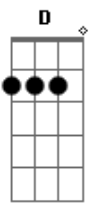

© ukulele-chords.com