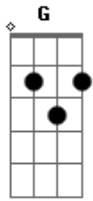

Fats Domino - Ain't That A Shame

Tipo de gaita: Diatônica

Tom: **G**

Intro: 7 6 7 6 6 7 6 7 6 6 7 -8 b8 8 7 -6 6 6 3 6

1.
5 6 -6 7 5 5 6 -6 7
You made me cry When you said Good-bye
7 -8 8 -8b8-8 -6 -6 -6 -5 -6 6
Ain't That **A** Shame My tears fell like rain
7 -8 8 -8b8-8 -8 -8 7 -6 -7
Ain't That **A** Shame You're the one to blame
5 6 -6 7 5 6 -6 7

Oh well good-bye Although I'll cry
7 -8 8 -8b8-8 -6 -6 -6 -5 -6 6
Ain't That **A** Shame My tears fell like rain
7 -8 8 -8b8-8 -8 -8 7 -8 8
Ain't That **A** Shame You're the one to blame

2.
You broke my heart when you said we'll part
Ain't That **A** Shame My tears fell like rain
Ain't That **A** Shame You're the one to blame
Oh well good-bye although I'll cry
Ain't That **A** Shame My tears fell like rain
Ain't That **A** Shame You're the one to blame

Acordes

© ukulele-chords.com