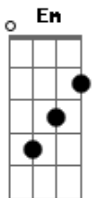

© ukulele-chords.com

I'll hold their face so long inside my hands

[Refrão]

C **G**
The longer, the better
C **Em** **Am**
The longer, the better
Am **C** **G**
'Cause there's no one old on magic mountain
Am **C** **G**
There's no one old, old on magic mountain

[Terceira Parte]

B7 **A**
The wine has all been emptied
G **C**
And smoke has cleared
G **C**
As people file back to the valley
G **C**
On the last night of life's party
Am **C** **G**
These days the years thin till I can't remember
Am **C** **G**
Just what it feels like to be young forever

[Refrão]

C **G**
So the longer I stay here
C **Em** **Am**
The longer there's no future
Am **C** **G**
So I'm growing old on magic mountain
Am **C** **G**
I'm growing old, old on magic mountain

[Final] **B7** **A** **G** **C**