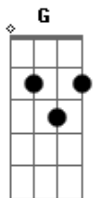

Father John Misty - So I'm Growing Old On Magic Mountain

tom:

G

[Primeira Parte]

B7 **A** **G** **C**
That was the last New Year I'll ever see
G **C**
And I wanna stay on that magic mountain
G **C**
With lost souls and beautiful women
Am **C** **G**
I drank some of Farmer's potion
Am **C** **G**
And we were moving in slow motion

[Refrão]

C **G**
The slower, the better
C **Em** **Am**
The slower, the better
Am **C** **G**
'Cause there's no one old on magic mountain
Am **C** **G**
There's no one old, old on magic mountain

[Segunda Parte]

B7 **A** **G** **C**
And that was the very last barn I'm burning
G **C**
So for now everyone is dancing
G **C**
As if it's any time but the present
Am **C** **G**
So for now every young thing in my path
Am **C** **G**

Acordes

© ukulele-chords.com