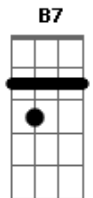

© ukulele-chords.com