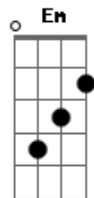

© ukulele-chords.com

I'll hold their face so long inside my hands

[Refrão]

C **G**
The longer, the better
C **Em** **Am**
The longer, the better
Am **C** **G**
'Cause there's no one old on magic mountain
Am **C** **G**
There's no one old, old on magic mountain

[Terceira Parte]

B7 **A**
The wine has all been emptied
G **C**
And smoke has cleared
G **C**
As people file back to the valley
G **C**
On the last night of life's party
Am **C** **G**
These days the years thin till I can't remember
Am **C** **G**
Just what it feels like to be young forever

[Refrão]

C **G**
So the longer I stay here
C **Em** **Am**
The longer there's no future
Am **C** **G**
So I'm growing old on magic mountain
Am **C** **G**
I'm growing old, old on magic mountain

[Final] **B7** **A** **G** **C**