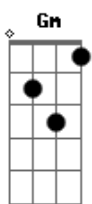

© ukulele-chords.com