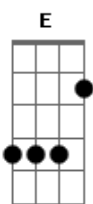

Father John Misty - Mr. Tillman

Tom: Gb

(forma dos acordes no tom de F)

Capostrate na 1ª casa

Intro: E G B7 E Am B7 E A

E G B7 E
Mr. Tillman, good to see you again

Am B7 E A
There's a few outstanding charges just before we check you in,
let's see here

E G B7 E
A A regalo on the patio?

Am B7 E A
Is there someone we can call, perhaps you shouldn't drink
alone?

E G B7 E
I'm feeling good, damn I'm feeling so fine

Am B7 E A
I'm living on a cloud above an island in my mind, oh baby

E G B7 E
Don't be alarmed, this is just my vibe

Am B7 E A
No need to walk around, no it's not too bad a climb

[Final] E G B7 E Am B7 E A

Acordes

© ukulele-chords.com

© ukulele-chords.com

© ukulele-chords.com