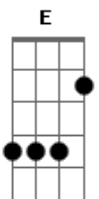

[Pré-Refrão]

Bm 'Cause every time you say you're gonna go  
E7 I just smile, 'cause, babe, I already know  
A A7 You know I got nothin' under this overcoat D

[Refrão]

Bm E Ooh, let the light in  
A A7 D At your back door yelling 'cause I wanna come in  
Bm E Ooh, turn your light on  
A A7 D Look at us, you and I, back at it again

[Segunda Parte]

Bm Pick you up around quarter to two  
E Usually we got nothin' to do  
A A7 D Screw it, maybe you should go and record some of the songs

Got my dress on tight 'cause you know that I  
E Look shinin' in the light, th?re's so much ridin'  
A A7 D On this life and how we writ? a love song

[Refrão]

Bm E Ooh, let the light in  
A A7 D At your back door yelling 'cause I wanna come in  
Bm E Ooh, turn your light on  
A A7 D Look at us, you and I back at it again

[Refrão]

Bm E Ooh, let the light in  
A A7 D At your back door yelling 'cause I wanna come in  
Bm E Ooh, turn your light on  
A A7 D Look at us, you and me back at it again

[Final] Bm E A A7 D  
Bm E A A7 D  
Bm E A A7 D  
Dm A E A