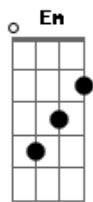

Father John Misty - I Love You Honeybear

Tom: C
Intro: C Em Em Em Am G

C Em Em Em Am G
Oh honeybear, honeybear, honeybear oooh
Em Am G
Mascara, blood, ash, and cum on the Rorschach sheets
Where we make love

C A7sus4
Have the last of the smokes and chicken

Am C A7sus4 Am
Just one Cadillac will do to get us out to where we're going

Em
I brought my mother's depression

Dm
You've got your father's scorn

Em Am
And a wayward and schizophrenia

C Em
But everything is fine

G Am
Don't give into despair

E C
Cause I love you honeybear
Em Em Em
Oooooooooohh
Am G
ooooh ooh
Em Am C
Ooooooh ooh

Acordes

© ukulele-chords.com

© ukulele-chords.com

© ukulele-chords.com