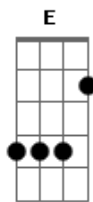

© ukulele-chords.com