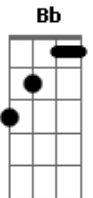

Fates Warning - Seven Stars

Tom: D

m

Intro: Dm Bb Gm

Dm Am
Sometimes one photograph
Can make the whole world fade Dm
You'll never be the same Bb
You'll never be the same Gm Dm
While silent words were read Am
The miles still divide Dm
You'll never be the same Bb
You'll never be the same Gm
You'll never be the same

Dm
Seven stars, destination
Bb Gm
Calling out my name
Dm
Seven stars, Won't you
Bb Gm Dm
Take me far away

Acordes

© ukulele-chords.com

© ukulele-chords.com

© ukulele-chords.com

© ukulele-chords.com

© ukulele-chords.com