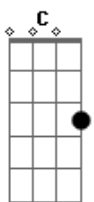

© ukulele-chords.com