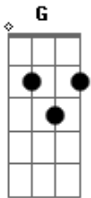

Far Caspian - Blue

tom:

Intro: C G C G
C G C G

C
Last night the rain blew down
G
I called you up with no answer
C
It's all a waste of time
G
I've wanted this since forever
C Em
But I don't know, it's not the way
C Em
I thought, I tried for you to see
But you'll never know
C G
Oh, It will never work
C G
Don't you see, you gotta let it hurt
C G
Oh, It will never work
C Em
Don't you see, you gotta let it hurt
C G
Oh!
C
I think of ways to fly
G

We smoked away in the basement
C
I kissed your lips slow and dry
G
We danced until we were wasted

C Em
Oh, It's a dream I'm in
C Em G
And all I need is many ways to fly away
C G
Oh, It will never work
C G
Don't you see, you gotta let it hurt

(C G C G)
(C G C G)

C G
Oh, It will never work
C G
Don't you see, you gotta let it hurt
C G
Oh, It will never work
C Em
Don't you see, you gotta let it hurt

C D
Oh
C D
Oh, you gotta let it hurt
C D
Oh
C D
Oh, you gotta let it hurt

[Final] C D

Acordes

© ukulele-chords.com