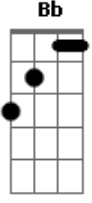

© ukulele-chords.com