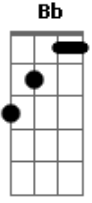

© ukulele-chords.com