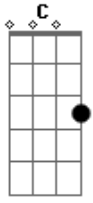

© ukulele-chords.com