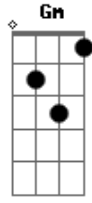

© ukulele-chords.com