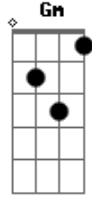

© ukulele-chords.com