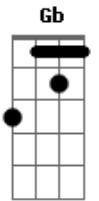

© ukulele-chords.com