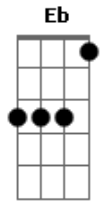

© ukulele-chords.com