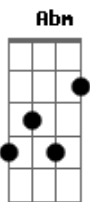

© ukulele-chords.com