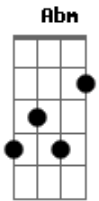

© ukulele-chords.com