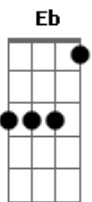

© ukulele-chords.com