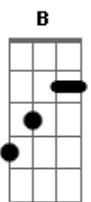

© ukulele-chords.com