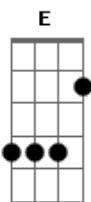

© ukulele-chords.com

© ukulele-chords.com