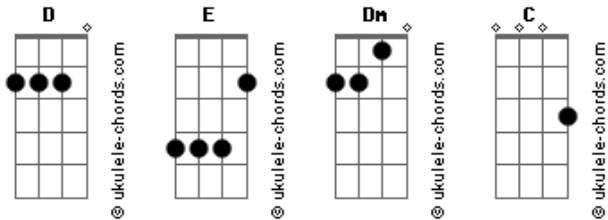

Fall Out Boy - Thnks Fr Th Mmrs

Tom: **D**

~ = Vibrato

/ = Slide Up

\ = Slide Down

. = Palm Mute

x = Dead Note (Mute)

Standard Tuning (EADGBE)

Intro:

.

Chorus

Verse 1

Guitar 1

.....

Acordes

.....

Guitar 2

(comes in half way through Verse)

.

<>

Verse 2 (Both Guitar's Acoustic)

Guitar 1

D Dm C

Guitar 2 (comes in half way through Verse)