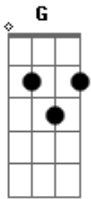

Fall Out Boy - The Shipped Gold

Tom: **G**

Tuned in Drop **D**
Intro: Guitar2

VERSE 1
Guitar1

Guitar2
REST x6

PRECHORUS
Guitar1 (soft) Pt1

Guitar2
Part 1

Part 2

CHORUS
Both Guitar

VERSE 2
Same as 1

PRECHORUS
Same

Chorus

Same
BRIDGE
Guitar1

Guitar2

PRECHORUS
Guitar1
Prechorus Pt 1 x3 clean, Pt 2 clean, distorted scratches at end

Guitar2
Prechorus Pt1 x 3, Then

CHORUS
Same, but last phrase repeated at end

OUTRO
Guitar1
Verse x2

- / - slide up
- \ - slide down
- h - hammer-on
- p - pull-off
- . - palm-mute
- x - left hand mute
- accented stop
- harmonic
- ghost note
- ~ - let it ring
- t - triplets

Acordes

© ukulele-chords.com