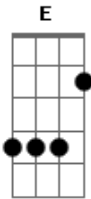

© ukulele-chords.com