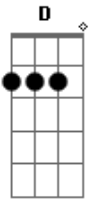

Fall Out Boy - The Shipped Gold

Tom: **G**

Tuned in Drop **D**
Intro: Guitar2

VERSE 1
Guitar1

Guitar2
REST x6

PRECHORUS
Guitar1 (soft) Pt1

Guitar2
Part 1

Part 2

CHORUS
Both Guitar

VERSE 2
Same as 1

PRECHORUS
Same

Chorus

Same
BRIDGE
Guitar1

Guitar2

PRECHORUS
Guitar1
Prechorus Pt 1 x3 clean, Pt 2 clean, distorted scratches at end

Guitar2
Prechorus Pt1 x 3, Then

CHORUS
Same, but last phrase repeated at end

OUTRO
Guitar1
Verse x2

- / - slide up
- \ - slide down
- h - hammer-on
- p - pull-off
- . - palm-mute
- x - left hand mute
- accented stop
- harmonic
- ghost note
- ~ - let it ring
- t - triplets

Acordes

© ukulele-chords.com

© ukulele-chords.com

© ukulele-chords.com