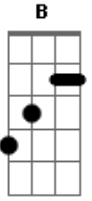

Fall Out Boy - Second Emo

Tom: **G**

riff 1:

Riff 3:

pm

.

Riff 2: Part **B** , Part **C**

Riff 3

Riff 2: Part **B** , Part **C**

Riff 4:

Riff 5:

Outro: Guitar 1

Guitar 2

Acordes

© ukulele-chords.com

© ukulele-chords.com