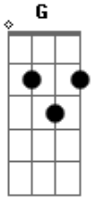

Fall Out Boy - Second Emo

Tom: **G**

riff 1:

Riff 3:

pm

.

Riff 2: Part **B** , Part **C**

Riff 3

Riff 2: Part **B** , Part **C**

Riff 4:

Riff 5:

Outro: Guitar 1

Guitar 2

Acordes

© ukulele-chords.com

© ukulele-chords.com