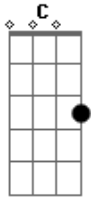

© ukulele-chords.com