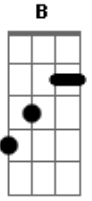

© ukulele-chords.com