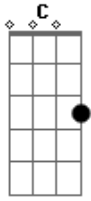

Fall Out Boy - Second Emo

Tom: **G**

riff 1:

Riff 3:

pm

.

Riff 2: Part **B** , Part **C**

Riff 3

Riff 2: Part **B** , Part **C**

Riff 4:

Riff 5:

Outro: Guitar 1

Guitar 2

Acordes

© ukulele-chords.com

© ukulele-chords.com