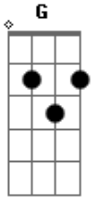

Fall Out Boy - Second Emo

Tom: **G**

riff 1:

Riff 3:

pm

. . . . .

Riff 2: Part **B** , Part **C**

Riff 3

Riff 2: Part **B** , Part **C**

Riff 4:

Riff 5:

Outro: Guitar 1

Guitar 2

Acordes

© ukulele-chords.com