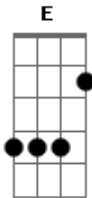

Acordes

© ukulele-chords.com

© ukulele-chords.com

© ukulele-chords.com

© ukulele-chords.com

D
 Is when it's tested again and again everyday
Gbm (halt)
 I'm still comparing your past to my future
D (Gbm)
 It might be you're wound, but they're my sutures
Gbm D
 (Gbm)
 I am the sand in the bottom half of the hourglass. (glass, glass)
Gbm HALT
 I'll try to picture me without you but I can't

Refrão:

'Cause we could be **Gbm D**immortals, immortals
A E
 Just not for long, for long
Gbm D
 Live with me forever now, pull the blackout curtains down
A E
 Just not for long, for long

Ponte:

And live with me forever now, pull the blackout curtains down
 [or just continue the **Gbm D E A** riff]