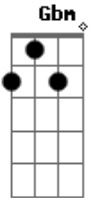

Fall Out Boy - Immortals

Tom: A

Verso 1:

Gbm
 They say we are what we are, but we don't have to be
D
 I'm bad behavior but I do it in the best way
Gbm
 I'll be the watcher of the eternal flame
D (Gbm)
 I'll be the guard dog of all your fever dreams
Gbm D
 (Gbm)
 I am the sand in the bottom half of the hourglass. (glass, glass)
Gbm HALT
 I'll try to picture me without you but I can't

Refrão:

'Cause we could be **Gbm D**immortals, immortals
A E
 Just not for long, for long
Gbm D
 Live with me forever now, pull the blackout curtains down
A E
 Just not for long, for long

Verso 2:

Gbm
 Sometimes the only payoff for having any faith

Acordes

© ukulele-chords.com

© ukulele-chords.com

© ukulele-chords.com

© ukulele-chords.com

D
 Is when it's tested again and again everyday
Gbm (halt)
 I'm still comparing your past to my future
D (Gbm)
 It might be you're wound, but they're my sutures
Gbm D
 (Gbm)
 I am the sand in the bottom half of the hourglass. (glass, glass)
Gbm HALT
 I'll try to picture me without you but I can't