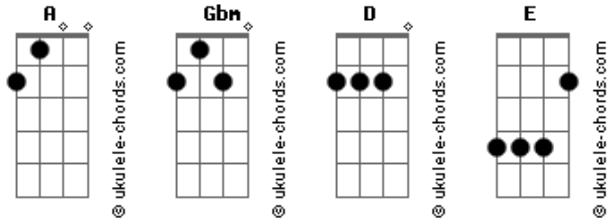

# Fall Out Boy - Immortals

Tom: A

Verso 1:

**Gbm**  
 They say we are what we are, but we don't have to be  
**D**  
 I'm bad behavior but I do it in the best way  
**Gbm**  
 I'll be the watcher of the eternal flame  
**D** (Gbm)  
 I'll be the guard dog of all your fever dreams  
**Gbm D**  
 (Gbm)  
 I am the sand in the bottom half of the hourglass. (glass, glass)  
**Gbm** HALT  
 I'll try to picture me without you but I can't

Refrão:

'Cause we could be **Gbm D** immortals, immortals  
**A E**  
 Just not for long, for long  
**Gbm D**  
 Live with me forever now, pull the blackout curtains down  
**A E**  
 Just not for long, for long

## Acordes

**D**  
 Is when it's tested again and again everyday  
**Gbm** (halt)  
 I'm still comparing your past to my future  
**D** (Gbm)  
 It might be you're wound, but they're my sutures  
**Gbm D**  
 (Gbm)  
 I am the sand in the bottom half of the hourglass. (glass, glass)  
**Gbm** HALT  
 I'll try to picture me without you but I can't