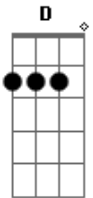

Fall Out Boy - Immortals

Tom: A

Verso 1:

Gbm
 They say we are what we are, but we don't have to be
D
 I'm bad behavior but I do it in the best way
Gbm
 I'll be the watcher of the eternal flame
D (Gbm)
 I'll be the guard dog of all your fever dreams
Gbm D
 (Gbm)
 I am the sand in the bottom half of the hourglass. (glass, glass)
Gbm HALT
 I'll try to picture me without you but I can't

Refrão:

'Cause we could be **Gbm D**immortals, immortals
A E
 Just not for long, for long
Gbm D
 Live with me forever now, pull the blackout curtains down
A E
 Just not for long, for long

Verso 2:

Gbm
 Sometimes the only payoff for having any faith

Acordes

© ukulele-chords.com

© ukulele-chords.com

© ukulele-chords.com

© ukulele-chords.com

D
 Is when it's tested again and again everyday
Gbm (halt)
 I'm still comparing your past to my future
D (Gbm)
 It might be you're wound, but they're my sutures
Gbm D
 (Gbm)
 I am the sand in the bottom half of the hourglass. (glass, glass)
Gbm HALT
 I'll try to picture me without you but I can't