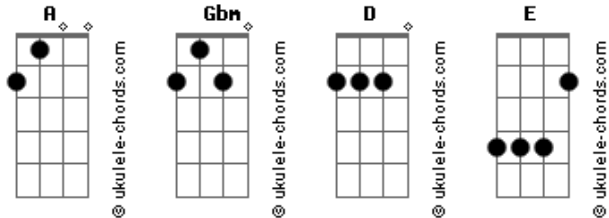

Fall Out Boy - Immortals

Tom: A

Verso 1:

Gbm
 They say we are what we are, but we don't have to be
D
 I'm bad behavior but I do it in the best way
Gbm
 I'll be the watcher of the eternal flame
D (Gbm)
 I'll be the guard dog of all your fever dreams
Gbm D
 (Gbm)
 I am the sand in the bottom half of the hourglass. (glass, glass)
Gbm HALT
 I'll try to picture me without you but I can't

Refrão:

'Cause we could be **Gbm D** immortals, immortals
A E
 Just not for long, for long
Gbm D
 Live with me forever now, pull the blackout curtains down
A E
 Just not for long, for long

Verso 2:

Gbm
 Sometimes the only payoff for having any faith

Acordes

D
 Is when it's tested again and again everyday
Gbm (halt)
 I'm still comparing your past to my future
D (Gbm)
 It might be you're wound, but they're my sutures
Gbm D
 (Gbm)
 I am the sand in the bottom half of the hourglass. (glass, glass)
Gbm HALT
 I'll try to picture me without you but I can't