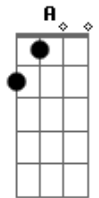

Fall Out Boy - Immortals

Tom: A

Verso 1:

Gbm
They say we are what we are, but we don't have to be
D
I'm bad behavior but I do it in the best way
Gbm
I'll be the watcher of the eternal flame
D (Gbm)
I'll be the guard dog of all your fever dreams
Gbm D
(Gbm)
I am the sand in the bottom half of the hourglass. (glass, glass)
Gbm HALT
I'll try to picture me without you but I can't

Refrão:

'Cause we could be **Gbm D**immortals, immortals
A E
Just not for long, for long
Gbm D
Live with me forever now, pull the blackout curtains down
A E
Just not for long, for long

Verso 2:

Gbm
Sometimes the only payoff for having any faith

Acordes

© ukulele-chords.com