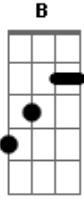

© ukulele-chords.com