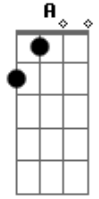

Fall Out Boy - Drugged Out

Tom: **A**

Tuning: Normal

Riff 2:

Riff 1: **A** x's 4 , **B** x's 4

Riff 2

Riff 3: Played under the solo.

pm .. ..

Riff 1: **B**

Riff 2

Riff 1: **A**

Acordes

© ukulele-chords.com