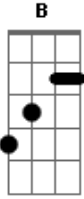

Fall Out Boy - Drugged Out

Tom: **A**

Tuning: Normal

Riff 2:

Riff 1: **A** x's 4 , **B** x's 4

Riff 2

Riff 3: Played under the solo.

pm

Riff 1: **B**

Riff 2

Riff 1: **A**

Acordes

© ukulele-chords.com

© ukulele-chords.com