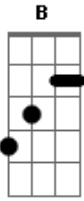

Fall Out Boy - Drugged Out

Tom: **A**

Tuning: Normal

Riff 2:

Riff 1: **A** x's 4 , **B** x's 4

Riff 2

Riff 3: Played under the solo.

pm

Riff 1: **B**

Riff 2

Riff 1: **A**

Acordes

© ukulele-chords.com

© ukulele-chords.com