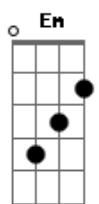

Fall Out Boy - Chicago Is So Two Years Ago

tom:

F

Intro: F G Em F G Em F

F C G
My heart is on my sleeve
Em F
Wear it like a bruise or blackeye
G Em F
My badge, my witness

C G
That means that I believed
Em F C G Em F
Every single lie you said (and learned from the best)

Am C F D
But there's a light on in chicao
Am G F
And I know I should be home
Am C F
All the corners of the street signs
D Am G F
They remind me of the pickup truck out in front of your
F
Neighbor's house

F C G
She took me down and said
Em F C G Em F
Boys like you are overrated, so save your breath
F C G Em F
Loaded words and loaded friends
C G Em F
Are loaded guns to our heads

Em

Acordes

© ukulele-chords.com

© ukulele-chords.com

© ukulele-chords.com

© ukulele-chords.com

© ukulele-chords.com

© ukulele-chords.com

© ukulele-chords.com

G Am F Em G Am
Cause every pain of glass that your pebbles tap
Negates the pains I went through to avoid you
F Em G Am
And every little pat on the shoulder for attention fails to
F C G Am
Mention I still hate you
Am C F D
But there's a light on in chicao
Am G F
And I know I should be home
Am C F
All the corners of the street signs
D Am G F
They remind me of the pickup truck out in front of your
F
Neighbor's house
You want apologies
Girl, you might hold your breath
Until your breathing stops forever, forever
C G
The only thing you'll get
F
Is this curse on your lips
Dm C
I hope they taste of me forever
C F D
But there's a light on in chicao
Am G F
And I know I should be home
Am C F
All the corners of the street signs
D Am G F
They remind me of the pickup truck out in front of your
Neighbor's
Am C F Dm Am G F
With every breath I wish your body will be broken again