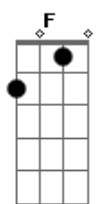

Fall Out Boy - Chicago Is So Two Years Ago

tom:

F

Intro: F G Em F G Em F

F C G
My heart is on my sleeve
Em F
Wear it like a bruise or blackeye
G Em F
My badge, my witness

C G
That means that I believed
Em F C G Em F
Every single lie you said (and learned from the best)

Em G
Cause every pain of glass that your pebbles tap negates
Am F Em G Am
The pains I went through to avoid you
F Em G Am
And every little pat on the shoulder for attention fails to
Mention I still hate you

Am C F D
But there's a light on in chicao
Am G F
And I know I should be home
Am C F
All the corners of the street signs
D Am G F
They remind me of the pickup truck out in front of your
F
Neighbor's house

F C G
She took me down and said
Em F C G Em F
Boys like you are overrated, so save your breath
F C G Em F
Loaded words and loaded friends
C G Em F
Are loaded guns to our heads

Em

Acordes

© ukulele-chords.com