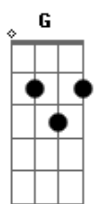

Fall Out Boy - Chicago Is So Two Years Ago

tom:

F

Intro: F G Em F G Em F

F C G
My heart is on my sleeve
Em F
Wear it like a bruise or blackeye
G Em F
My badge, my witness

C G
That means that I believed
Em F C G Em F
Every single lie you said (and learned from the best)

Am C F D
But there's a light on in chicao
Am G F
And I know I should be home
Am C F
All the corners of the street signs
D Am G F
They remind me of the pickup truck out in front of your
F
Neighbor's house

© ukulele-chords.com

© ukulele-chords.com

© ukulele-chords.com

© ukulele-chords.com

© ukulele-chords.com

© ukulele-chords.com

G Am F Em G Am
Cause every pain of glass that your pebbles tap
Negates the pains I went through to avoid you
F Em G Am
And every little pat on the shoulder for attention fails to
F C G Am
Mention I still hate you
Am C F D
But there's a light on in chicao
Am G F
And I know I should be home
Am C F
All the corners of the street signs
D Am G F
They remind me of the pickup truck out in front of your
F
Neighbor's house
You want apologies
Girl, you might hold your breath
Until your breathing stops forever, forever
C G
The only thing you'll get
F
Is this curse on your lips
Dm C
I hope they taste of me forever
C F D
But there's a light on in chicao
Am G F
And I know I should be home
Am C F
All the corners of the street signs
D Am G F
They remind me of the pickup truck out in front of your
Neighbor's
Am C F Dm Am G F
With every breath I wish your body will be broken again