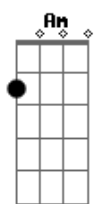

Am C F D
But there's a light on in chicao
Am G F
And I know I should be home
Am C F
All the corners of the street signs
D Am G F
They remind me of the pickup truck out in front of your
F
Neighbor's house

F C G
She took me down and said
Em F C G Em F
Boys like you are overrated, so save your breath
F C G Em F
Loaded words and loaded friends
C G Em F
Are loaded guns to our heads

Em

Acordes

© ukulele-chords.com

© ukulele-chords.com

© ukulele-chords.com

© ukulele-chords.com

© ukulele-chords.com

© ukulele-chords.com

© ukulele-chords.com

G Am F Em G Am
Cause every pain of glass that your pebbles tap
Negates the pains I went through to avoid you
F Em G Am
And every little pat on the shoulder for attention fails to
F C G Am
Mention I still hate you
Am C F D
But there's a light on in chicao
Am G F
And I know I should be home
Am C F
All the corners of the street signs
D Am G F
They remind me of the pickup truck out in front of your
F
Neighbor's house
You want apologies
Girl, you might hold your breath
Until your breathing stops forever, forever
C G
The only thing you'll get
F
Is this curse on your lips
Dm C
I hope they taste of me forever
C F D
But there's a light on in chicao
Am G F
And I know I should be home
Am C F
All the corners of the street signs
D Am G F
They remind me of the pickup truck out in front of your
Neighbor's
Am C F Dm Am G F
With every breath I wish your body will be broken again