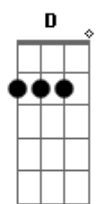

Am C F D
But there's a light on in chicao
Am G F
And I know I should be home
Am C F
All the corners of the street signs
D Am G F
They remind me of the pickup truck out in front of your
F
Neighbor's house

© ukulele-chords.com

© ukulele-chords.com

© ukulele-chords.com

© ukulele-chords.com

© ukulele-chords.com

© ukulele-chords.com

G Am F Em G Am
Cause every pain of glass that your pebbles tap
Negates the pains I went through to avoid you
F Em G Am
And every little pat on the shoulder for attention fails to
F C G Am
Mention I still hate you
Am C F D
But there's a light on in chicao
Am G F
And I know I should be home
Am C F
All the corners of the street signs
D Am G F
They remind me of the pickup truck out in front of your
F
Neighbor's house
You want apologies
Girl, you might hold your breath
Until your breathing stops forever, forever
C G
The only thing you'll get
F
Is this curse on your lips
Dm C
I hope they taste of me forever
C F D
But there's a light on in chicao
Am G F
And I know I should be home
Am C F
All the corners of the street signs
D Am G F
They remind me of the pickup truck out in front of your
Neighbor's
Am C F Dm Am G F
With every breath I wish your body will be broken again