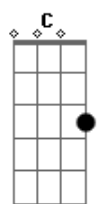

Fall Out Boy - Chicago Is So Two Years Ago

tom:

F

Intro: F G Em F G Em F

F C G
My heart is on my sleeve
Em F
Wear it like a bruise or blackeye
G Em F
My badge, my witness

C G
That means that I believed
Em F C G Em F
Every single lie you said (and learned from the best)

Am C F D
But there's a light on in chicao
Am G F
And I know I should be home
Am C F
All the corners of the street signs
D Am G F
They remind me of the pickup truck out in front of your
F
Neighbor's house

F C G
She took me down and said
Em F C G Em F
Boys like you are overrated, so save your breath
F C G Em F
Loaded words and loaded friends
C G Em F
Are loaded guns to our heads

Em

Acordes

© ukulele-chords.com

© ukulele-chords.com

© ukulele-chords.com

© ukulele-chords.com

© ukulele-chords.com

© ukulele-chords.com

© ukulele-chords.com

G Am F Em G Am
Cause every pain of glass that your pebbles tap
Negates the pains I went through to avoid you
F Em G Am
And every little pat on the shoulder for attention fails to
F C G Am
Mention I still hate you
Am C F D
But there's a light on in chicao
Am G F
And I know I should be home
Am C F
All the corners of the street signs
D Am G F
They remind me of the pickup truck out in front of your
F
Neighbor's house
You want apologies
Girl, you might hold your breath
Until your breathing stops forever, forever
C G
The only thing you'll get
F
Is this curse on your lips
Dm C
I hope they taste of me forever
C F D
But there's a light on in chicao
Am G F
And I know I should be home
Am C F
All the corners of the street signs
D Am G F
They remind me of the pickup truck out in front of your
Neighbor's
Am C F Dm Am G F
With every breath I wish your body will be broken again