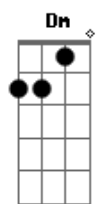

Am C F D
But there's a light on in chicao
Am G F
And I know I should be home
Am C F
All the corners of the street signs
D Am G F
They remind me of the pickup truck out in front of your
F
Neighbor's house

© ukulele-chords.com

© ukulele-chords.com

© ukulele-chords.com

© ukulele-chords.com

© ukulele-chords.com

© ukulele-chords.com

G Am F Em G Am
Cause every pain of glass that your pebbles tap
Negates the pains I went through to avoid you
F Em G Am
And every little pat on the shoulder for attention fails to
F C G Am
Mention I still hate you
Am C F D
But there's a light on in chicao
Am G F
And I know I should be home
Am C F
All the corners of the street signs
D Am G F
They remind me of the pickup truck out in front of your
F
Neighbor's house
You want apologies
Girl, you might hold your breath
Until your breathing stops forever, forever
C G
The only thing you'll get
F
Is this curse on your lips
Dm C
I hope they taste of me forever
C F D
But there's a light on in chicao
Am G F
And I know I should be home
Am C F
All the corners of the street signs
D Am G F
They remind me of the pickup truck out in front of your
Neighbor's
Am C F Dm Am G F
With every breath I wish your body will be broken again