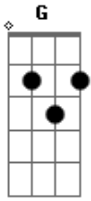

Fall Out Boy - Champagne For My Real Friends Real Pain For My Sham Friends Intro

Tom: **G**

VERSE

"Champagne for My Real Friends,
Real Pain for My Cham Friends"

Tabbed by: Justin RiRaY

Email: Pakman7JR@

AIM: BeatPwner

X 2

Tuning: eBGDA**E**

Intro:

sorry about that last slide on the intro, I just mistabbed it.

Acordes

© ukulele-chords.com

© ukulele-chords.com