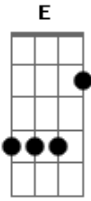

Fall Out Boy - Champagne For My Real Friends Real Pain For My Sham Friends Intro

Tom: **G**

VERSE

"Champagne for My Real Friends,
Real Pain for My Cham Friends"

Tabbed by: Justin RiRaY

Email: Pakman7JR@

AIM: BeatPwner

X 2

Tuning: eBGDA**E**

Intro:

sorry about that last slide on the intro, I just mistabbed it.

Acordes

© ukulele-chords.com

© ukulele-chords.com