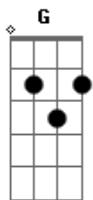

Fall Out Boy - Carpal Tunnel Of Love

Tom: **G** Each times 2

Dropped **D** Tuning

Repeat intro

Guitar 1

(Play until other guitar comes in)

Guitar 2

Chorus 1 Time

Play the last measure like this though!

Guitar 1

Guitar 2

Guitar 2 Chorus

2nd chorus and end on.

Acordes

© ukulele-chords.com

© ukulele-chords.com