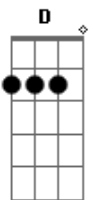

Fall Out Boy - Carpal Tunnel Of Love

Tom: **G** Each times 2

Dropped **D** Tuning

Repeat intro

Guitar 1

(Play until other guitar comes in)

Guitar 2

Chorus 1 Time

Play the last measure like this though!

Guitar 1

Guitar 2

Guitar 2 Chorus

2nd chorus and end on.

Acordes

© ukulele-chords.com

© ukulele-chords.com