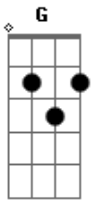

Fall Out Boy - Carpal Tunnel Of Love

Tom: **G** Each times 2

Dropped **D** Tuning

Repeat intro

Guitar 1

(Play until other guitar comes in)

Guitar 2

Chorus 1 Time

Play the last measure like this though!

Guitar 1

Guitar 2

Guitar 2 Chorus

2nd chorus and end on.

Acordes

© ukulele-chords.com

© ukulele-chords.com