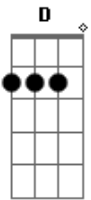

Fall Out Boy - Carpal Tunnel Of Love

Tom: **G** Each times 2

Dropped **D** Tuning

Repeat intro

Guitar 1

(Play until other guitar comes in)

Guitar 2

Chorus 1 Time

Play the last measure like this though!

Guitar 1

Guitar 2

Guitar 2 Chorus

2nd chorus and end on.

Acordes

© ukulele-chords.com

© ukulele-chords.com