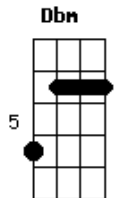

© ukulele-chords.com

© ukulele-chords.com