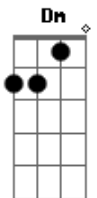

© ukulele-chords.com