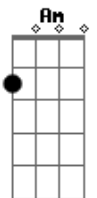

© ukulele-chords.com