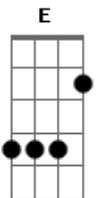

Fall Out Boy - Americas Suitehearts

Tom: A
Intro: Dbm A Dbm Dm

Verse:

You could have knocked me out with a (feather).
D
I know you've heard this all before, but we're just Hell's (neighbors).

D
Why, why, why won't the world revolve around me?
Dbm A
Build my dreams, trees grow all over the streets.

D
But I don't know much about classic cars,
A
But I've got a lot of friends stuck on classic coke.
D
Down, set, one,

Hut, hut, hike,

Media Blitz

Chorus:
D
Lets hear it for America's Suitehearts!

A
But I must confess,
D A A
I'm in love with my own sins.

D
Lets hear it for America's Suitehearts!

A
But I must confess,
D A Dbm
I'm in love with my own sins.

Verse 2:

D
You can bow and pretend that
Dbm D
You don't, don't know you're a legend.
A E
Time, time, time hasn't told anyone else yet.
A
Let my love loose again.

D
But I don't know much about classic cars,
A
But I've got a lot of friends stuck on classic coke.
D

Down, set, one,

Hut, hut, hike,

Media Blitz

Dm Chorus:
D
Lets hear it for America's Suitehearts!

A
But I must confess,
D A A
I'm in love with my own sins.

D
Lets hear it for America's Suitehearts!

A
But I must confess,
D A Dbm
I'm in love with my own sins.

Bridge:

Dbm A Dbm Dm

Dbm A
You could have knocked me out with a feather
Dbm Dm
I know you've heard this all before

Chorus:

D
Lets hear it for America's Suitehearts!

A
But I must confess,
D A A
I'm in love with my own sins.

D
Lets hear it for America's Suitehearts!

A
But I must confess,
D A Dbm
I'm in love with my own sins.

Outro:

D
Suitehearts

Let's hear it for, Let's hear it
A
Suitehearts
Let's hear it for, Let's hear it
D A
Suitehearts
D A D

Acordes

© ukulele-chords.com

© ukulele-chords.com

© ukulele-chords.com

© ukulele-chords.com

© ukulele-chords.com

© ukulele-chords.com