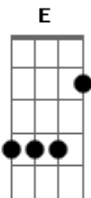

Fall Out Boy - Americas Suitehearts

Tom: A
Intro: Dbm A Dbm Dm

Verse:

You could have knocked me out with a (feather).
D I know you've heard this all before, but we're just Hell's (neighbors).

D Why, why, why won't the world revolve around me?
Dbm A Build my dreams, trees grow all over the streets.

Outro:

D Suitehearts

Let's hear it for, Let's hear it
A Suitehearts
Let's hear it for, Let's hear it
D A Suitehearts
D A D

Acordes

© ukulele-chords.com

© ukulele-chords.com

© ukulele-chords.com

© ukulele-chords.com