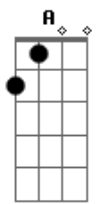

Falcão - I'm Not Dog No (eu Não Sou Cachorro Não)

Tom: A
Intro: A D E7 A E7

A E7
I'm not dog no, for life so humbled

A
I'm not dog no, for you be so very far

A7 D
You don't know understand who is love, who is like

A
You just know getting mistake

E7 A
And so there I go way

E7
Worst thing of the world

A
Is to love being back

E7

Who say no to big love

D
Doesn't merit to be happy

A
Oh, so little to be love

You should understand

A7 D
That for you I have passion

A E7
For our love, for love God

A D
I'm not dog no

A E7
For our love, for love God

A
I'm not dog no

Acordes

© ukulele-chords.com