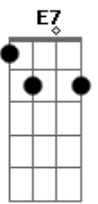

© ukulele-chords.com