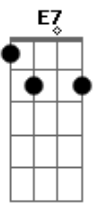

© ukulele-chords.com