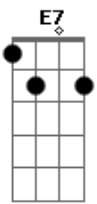

© ukulele-chords.com