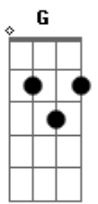

© ukulele-chords.com