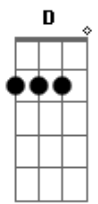

Fake Laugh - Better For Me

Tom: D
Intro: D D Eb G
D D Eb G
D D Eb G
D D Eb G

D D Eb G D
It's a strange feeling that I have
D Eb G Em A7 Em A7
It's a weird being that I am
D D Eb G D
It's an odd notion that I've known
D Eb G Em A7 Em A7
It's a tear that I shed alone
D
It's better for me
D
Better for me
B7
Better for you
B7
Better for you
Em A G Gbm Em
If we just do what we came to
D D
Seperately, seperately
B7
It's better for me
B7 Em
Better for me definitely
A G Gbm Em D A G
Sorry, but I'm right right
A G Gbm Em Gbm Em D A G
Sorry, but I'm right right
A Bm A Em Gbm Em D A G
Sorry, but I'm right right
(A G Gbm Em)
D
It's better for me
D
Better for me
B7
Better for you
B7
Better for you
Em A G Gbm Em
If we just do what we came to
D D
Seperately, seperately
B7
It's better for me
B7 Em
Better for me definitely
A G Gbm Em D D Eb G
Sorry, but I'm right
(D D Eb G)
(D D Eb G)
(D D Eb G D)

D D Eb G D
Would I be so drawn to solitude
D Eb G Em A7 Em A7
If I was more of a solid dude, dude
D D Eb G D
Was a cold day that I was born
D Eb G Em A7 Em A7
Wish that I wasn't quite so torn, torn but
D

Acordes

© ukulele-chords.com