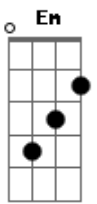

© ukulele-chords.com