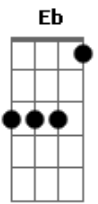

© ukulele-chords.com