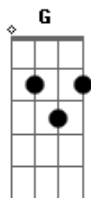

Faith No More - Easy

Tom: C
Intro: 2x: G Bm Am D7

Primeira Parte:

G Bm
Know it sounds funny
Am D7
But I just can't stand the pain
G Bm Am D7
Girl I'm leaving you tomorrow
G Bm
Seems to me girl you know
Am D7
I've done all I can
G Bm Am
You see I beg, stole and I borrowed
D7
Yeah, uh..

Primeira Parte:

G Bm
Know it sounds funny
Am D7
But I just can't stand the pain
G Bm Am D7
Girl I'm leaving you tomorrow
G Bm
Seems to me girl you know
Am D7
I've done all I can
G Bm Am
You see I beg, stole and I borrowed
D7
Yeah, uh..

Refrão:

G Bm Am
That's why I'm easy
D7 G Bm Am D7
I'm easy like sunday morning
G Bm Am
It's why I'm easy
D7 F C D7 G
Easy like sunday mor_____ning

Segunda Parte:

F Dm
I wanna be high, so high
F
I wanna be free
Dm
To know the things I do are right
F
I wanna be free
Dm Bb F Bb C
Just me, oh, babe

Repete Intro 2x: G Bm Am D7

Refrão:

G Bm Am
That's why I'm easy
D7 G Bm Am D7
I'm easy like sunday morning
G Bm Am
It's why I'm easy
D7 F C D7 G
Easy like sunday mor_____ning

Acordes

© ukulele-chords.com

© ukulele-chords.com