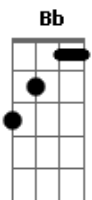

© ukulele-chords.com