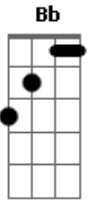

© ukulele-chords.com