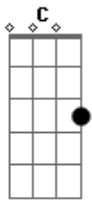

© ukulele-chords.com