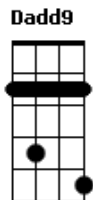

Faith Hill - Breathe

tom:

Intro: Am7 G Cadd9 G
Am7 G Cadd9 Cadd9

Am7 G Cadd9 G
I can feel the magic floating in the air
Am7 G Cadd9
Being with you get me that way
Am7 G Cadd9 G
I watch the sun light dance a-cross your face
Am7 D Dadd9 D
And I've never been this swept a-way
Am7 G Cadd9 G
All my thoughts just seem to settle on the breeze
Am7 G Cadd9
When I'm laying wrapped up in your arms
Am7 G
The whole world just fades away
Cadd9 G Am7 D
The only thing I hear is the beating of your heart

Cadd9 G Am7 D D
Baby isn't that the way that love is suppose to be

Acordes

© ukulele-chords.com

© ukulele-chords.com

© ukulele-chords.com

© ukulele-chords.com

© ukulele-chords.com

Cadd9 G Am7 D
I can feel you breathe