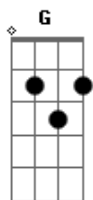

Faith Hill - Breathe

tom:

Intro: Am7 G Cadd9 G
Am7 G Cadd9 Cadd9

Am7 G Cadd9 G
I can feel the magic floating in the air
Am7 G Cadd9
Being with you get me that way
Am7 G Cadd9 G
I watch the sun light dance a-cross your face
Am7 D Dadd9 D
And I've never been this swept a-way
Am7 G Cadd9 G
All my thoughts just seem to settle on the breeze
Am7 G Cadd9
When I'm laying wrapped up in your arms
Am7 G
The whole world just fades away
Cadd9 G Am7 D
The only thing I hear is the beating of your heart

[Refrão]

G Am7
Cause I feel you breathe Washing over me and suddenly
Cadd9 D
I'm melting into you

Cadd9 D G Am7
There's nothing left to prove Baby All we need is just to be

G Am7
Caught up in the touch Slow a steady rush

Cadd9 G Am7 D D
Baby isn't that the way that love is suppose to be

Acordes

© ukulele-chords.com

© ukulele-chords.com

© ukulele-chords.com

© ukulele-chords.com

© ukulele-chords.com

Cadd9 G Am7 D
I can feel you breathe