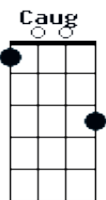

Faith Hill - Breathe

tom:

Intro: Am7 G Cadd9 G
Am7 G Cadd9 Cadd9

Am7 G Cadd9 G
I can feel the magic floating in the air
Am7 G Cadd9
Being with you get me that way
Am7 G Cadd9 G
I watch the sun light dance a-cross your face
Am7 D Dadd9 D
And I've never been this swept a-way
Am7 G Cadd9 G
All my thoughts just seem to settle on the breeze
Am7 G Cadd9
When I'm laying wrapped up in your arms
Am7 G
The whole world just fades away
Cadd9 G Am7 D
The only thing I hear is the beating of your heart

Cadd9 G Am7 D D
Baby isn't that the way that love is suppose to be

Acordes

© ukulele-chords.com

© ukulele-chords.com

© ukulele-chords.com

© ukulele-chords.com

© ukulele-chords.com

Cadd9 G Am7 D
I can feel you breathe