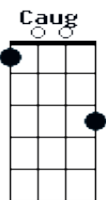

© ukulele-chords.com