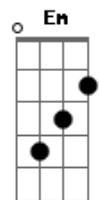

ukulele-chords.com