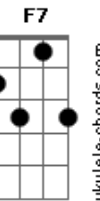

ukulele-chords.com