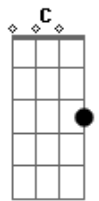

ukulele-chords.com