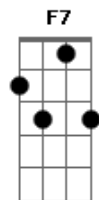

ukulele-chords.com