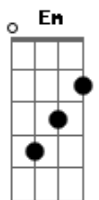

ukulele-chords.com