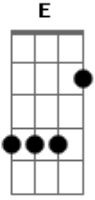

© ukulele-chords.com

© ukulele-chords.com