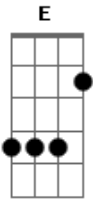

© ukulele-chords.com