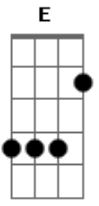

© ukulele-chords.com