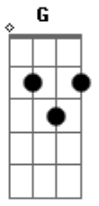

© ukulele-chords.com