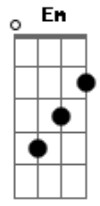

© ukulele-chords.com