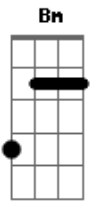

Extreme - More Than Words

Tom: G

Intro 2x: G G C Am7 C D D

G G C Am7 C D D G
Saying "I love you" is not the word I want to hear from you

G C Am7 C D D Em
It's not that I want you not to say, but if you only knew

D Em Bm C
What would you do if my heart was torn in two

Am7
More than words to show you feel

D7 G
That your love for me is real

D Em Bm C
What would you say if I took those words away

Am7
Than you couldn't make things new

C Am7 C D D
All you have to do is close your eyes and just reach out your hands

Em
And touch me, hold me close, don't ever let me go

Am7 D7 G D Em
More than words

Am7
Is all I ever needed you to show

D7 G7 C
Then you wouldn't have to say that you love me

i i i i i

i i i i i

i i i i i

i i i i i

i i i i i

i i i i i

i i i i i

i i i i i