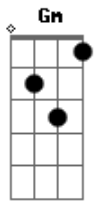

© ukulele-chords.com